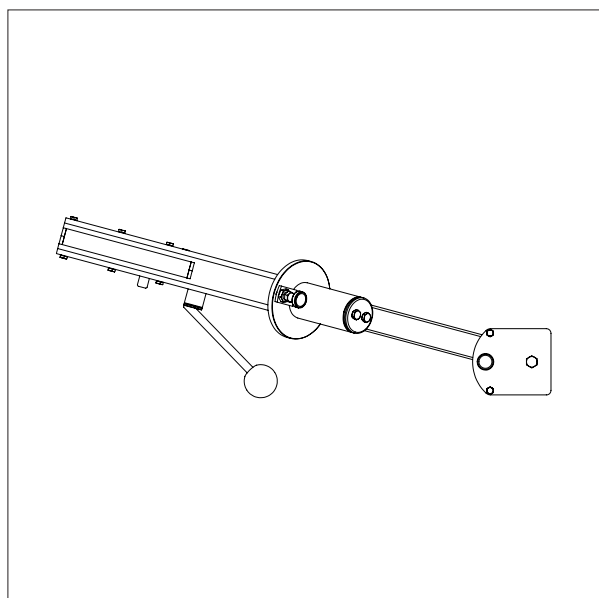

WP 130 / TOOLS

REEL ROTATOR

- All measurements in mm

REEL ROTATOR - 87618

Swing $\pm 15^\circ$

EdmoLift AB

Jägaregatan 11, SE-871 42 Härnösand, Sweden, Tel +46 (0)611-837 80
Fax +46 (0)611-51 15 80, E-mail: b2b@edmolift.se