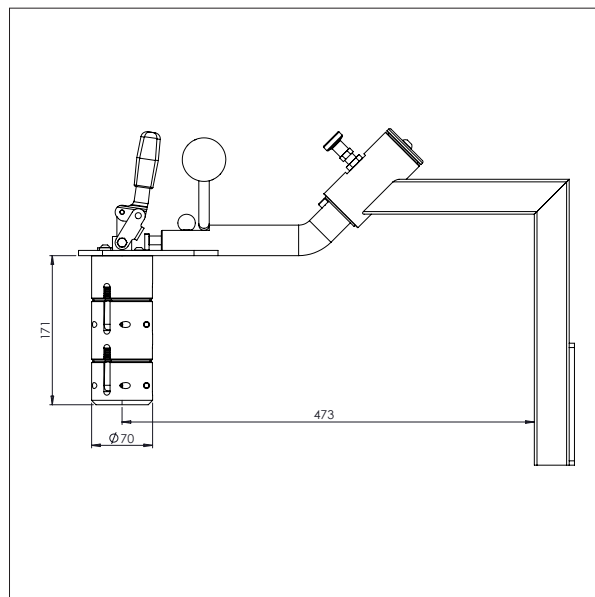

WP 130 / TOOLS

REEL ROTATOR

- All measurements in mm

REEL ROTATOR – 87799

EdmoLift AB

Jägaregatan 11, SE-871 42 Härnösand, Sweden, Tel +46 (0)611-837 80
Fax +46 (0)611-51 15 80, E-mail: b2b@edmolift.se