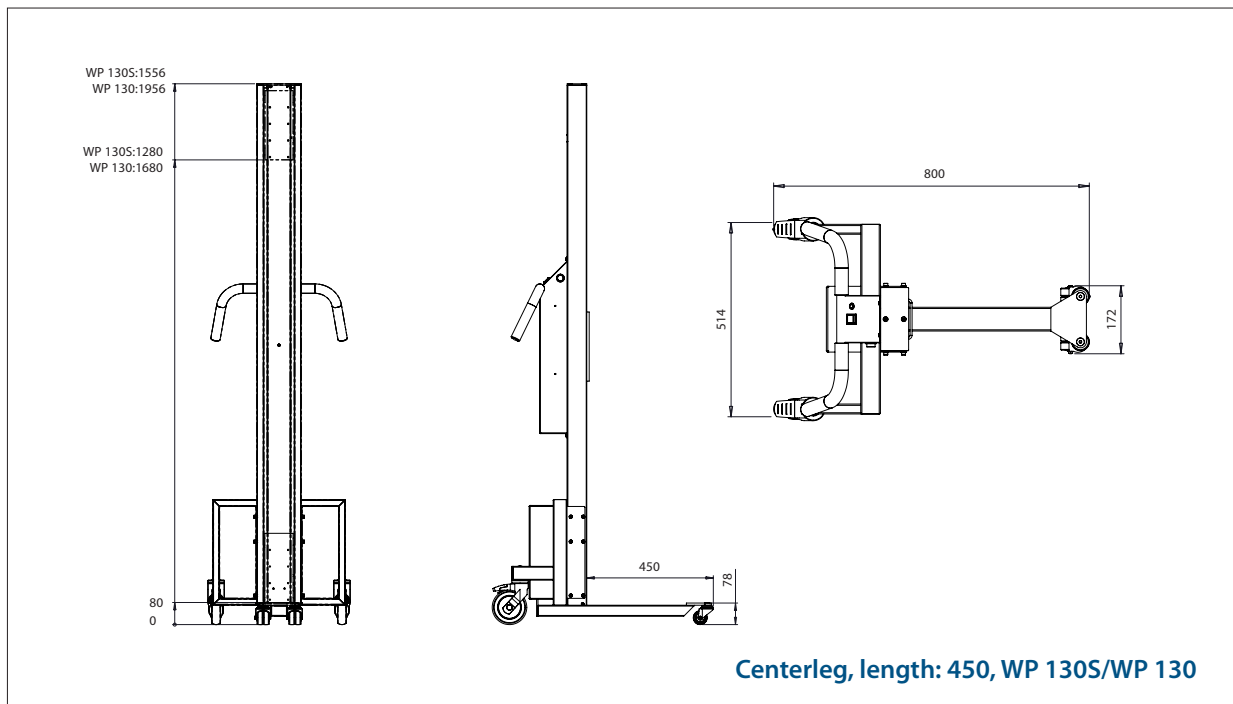

WP 130

LIFTERS - DRAWINGS & MEASUREMENTS

- All measurements in mm