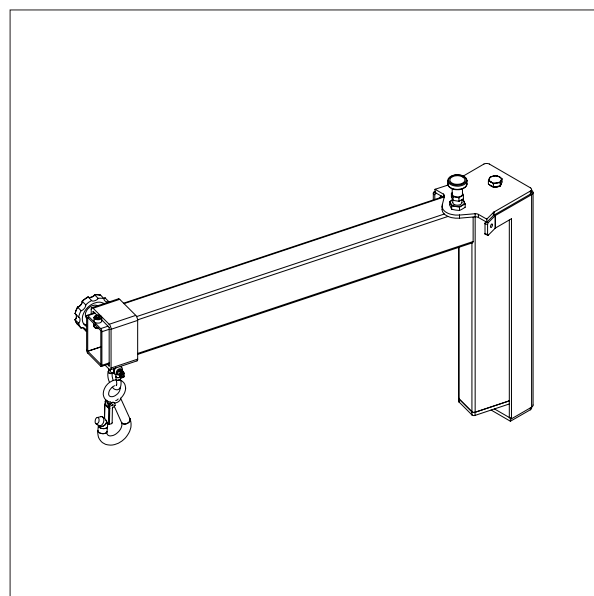

WP 130 / TOOLS

JIB ARM WITH LIFTING HOOK

- All measurements in mm

JIB ARM WITH LIFTING HOOK - 87723

Length: 600, Swing $\pm 15^\circ$