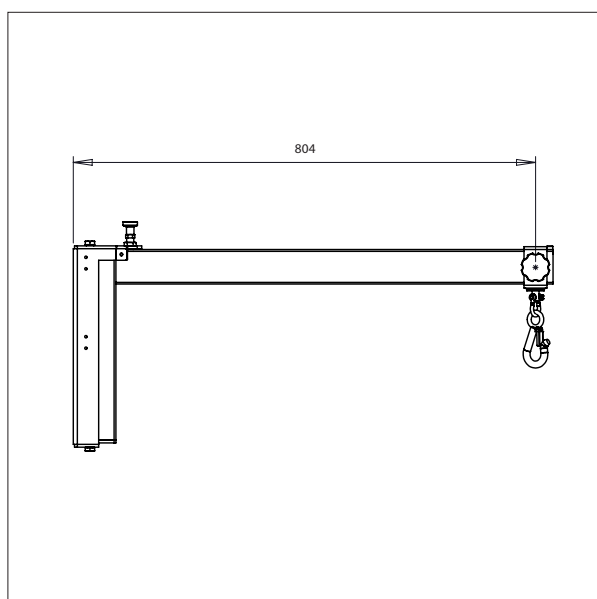

JIB ARM WITH LIFTING HOOK - 87724

Length: 800, Swing $\pm 15^\circ$

EdmoLift AB

Jägaregatan 11, SE-871 42 Härnösand, Sweden, Tel +46 (0)611-837 80
Fax +46 (0)611-51 15 80, E-mail: b2b@edmolift.se