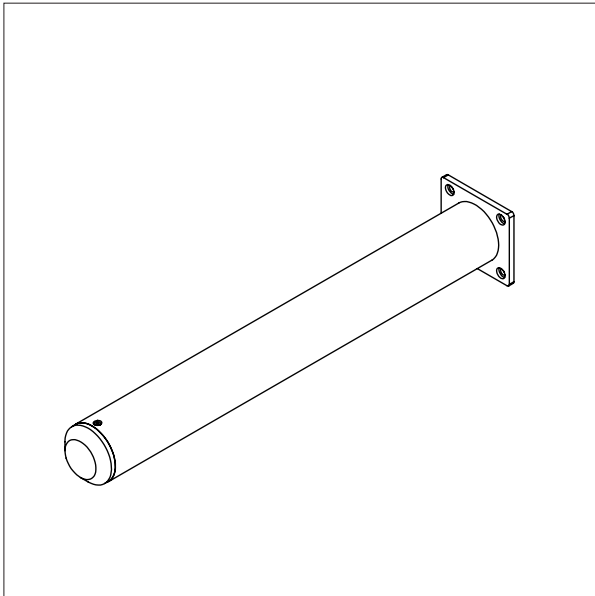

WP 130 / TOOLS

REEL MANDREL

- All measurements in mm

REEL MANDREL – 87367

Ø x L: 60 x 500 mm