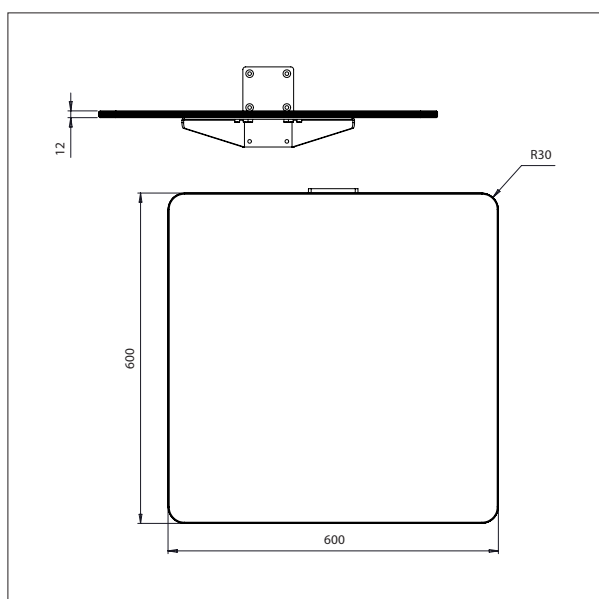

WOODEN PLATFORM - 87362

L x W: 600 x 600 mm

EdmoLift AB

Jägaregatan 11, SE-871 42 Härnösand, Sweden, Tel +46 (0)611-837 80
Fax +46 (0)611-51 15 80, E-mail: b2b@edmolift.se