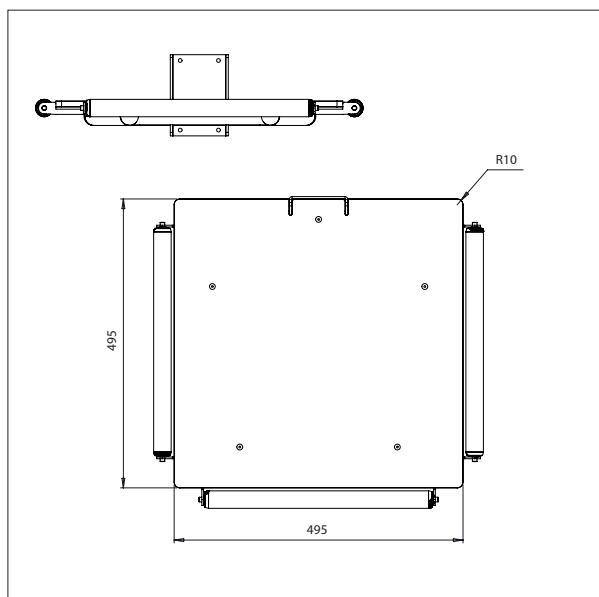

WP 130 / TOOLS

PLASTIC PLATFORM (PEHD)

- All measurements in mm

PLASTIC PLATFORM WITH 3 ROLLERS – 87366

L x W: 500 x 500 mm

EdmoLift AB

Jägaregatan 11, SE-871 42 Härnösand, Sweden, Tel +46 (0)611-837 80
Fax +46 (0)611-51 15 80, E-mail: b2b@edmolift.se