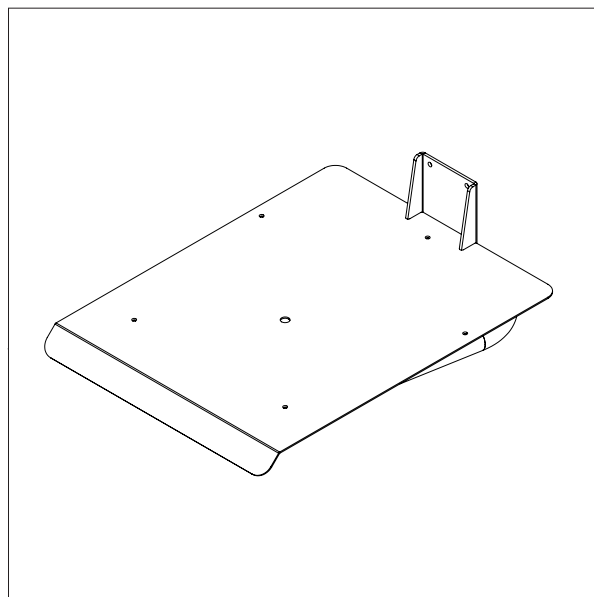

WP 130 / TOOLS

STAINLESS STEEL PLATFORM

- All measurements in mm

STAINLESS STEEL PLATFORM – 87372

L x W: 500 x 400 mm