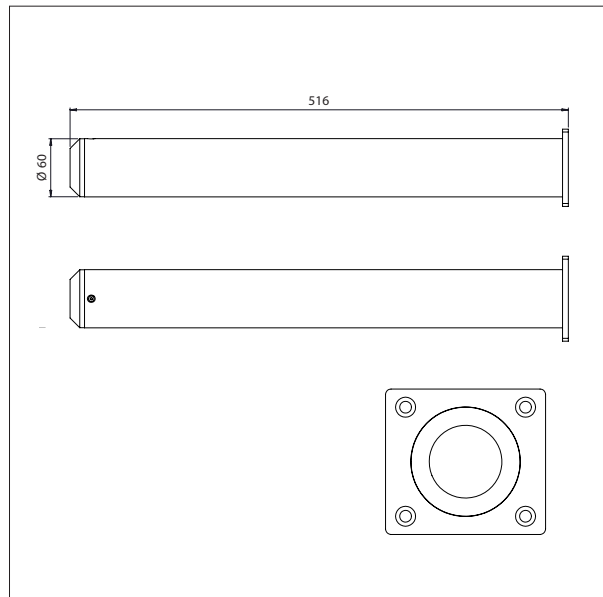

WP 130 / TOOLS

REEL MANDREL

- All measurements in mm

REEL MANDREL – 87367

Ø x L: 60 x 500 mm