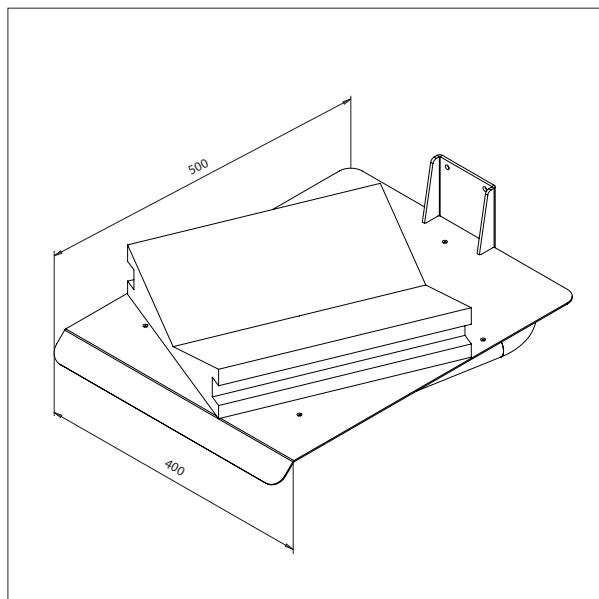

WP 130 / TOOLS

STAINLESS STEEL PLATFORM + V-CRADLE

- All measurements in mm

STAINLESS STEEL PLATFORM + V-CRADLE - 87412

Platform: 500 x 400

EdmoLift AB

Jägaregatan 11, SE-871 42 Härnösand, Sweden, Tel +46 (0)611-837 80
Fax +46 (0)611-51 15 80, E-mail: b2b@edmolift.se