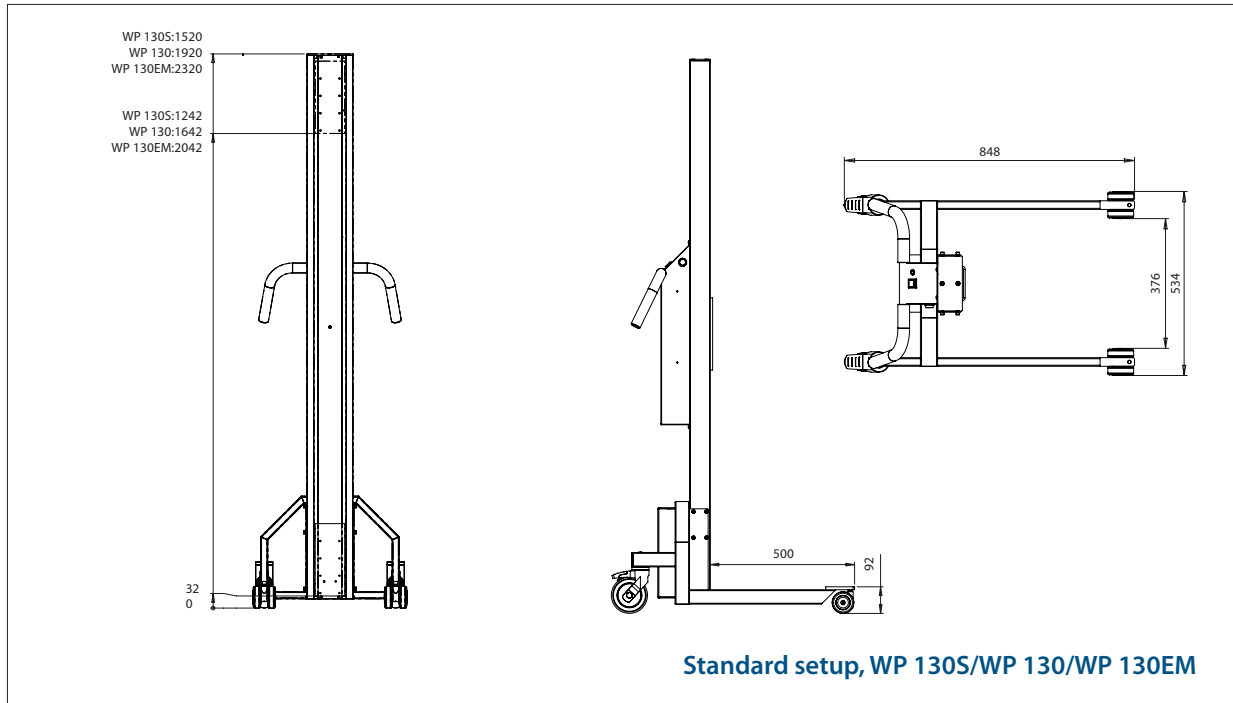

WP 130

LIFTERS - DRAWINGS & MEASUREMENTS

- All measurements in mm