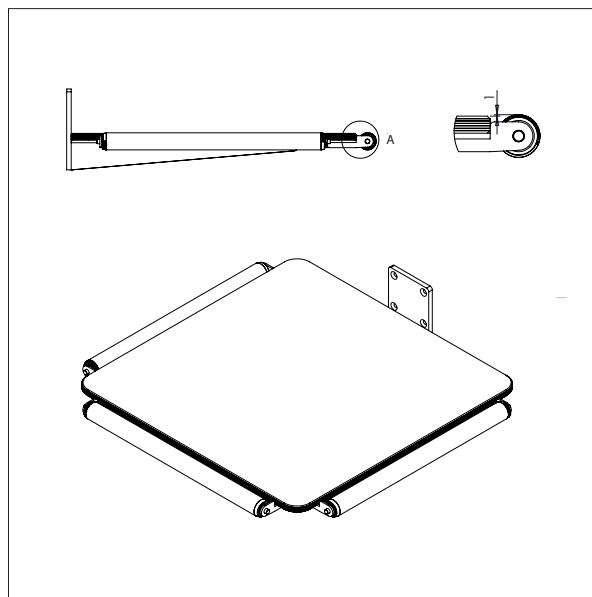

WP 130 / TOOLS

WOODEN PLATFORM

- All measurements in mm

WOODEN PLATFORM WITH 3 ROLLERS – 87363

L x W: 500 x 500 mm

EdmoLift AB

Jägaregatan 11, SE-871 42 Härnösand, Sweden, Tel +46 (0)611-837 80
Fax +46 (0)611-51 15 80, E-mail: b2b@edmolift.se