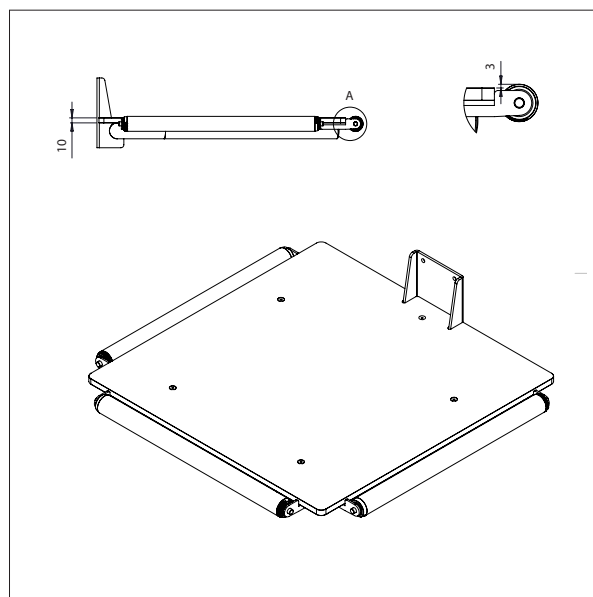

WP 130 / TOOLS

PLASTIC PLATFORM (PEHD)

- All measurements in mm

PLASTIC PLATFORM WITH 3 ROLLERS – 87366

L x W: 500 x 500 mm

EdmoLift AB

Jägaregatan 11, SE-871 42 Härnösand, Sweden, Tel +46 (0)611-837 80
Fax +46 (0)611-51 15 80, E-mail: b2b@edmolift.se