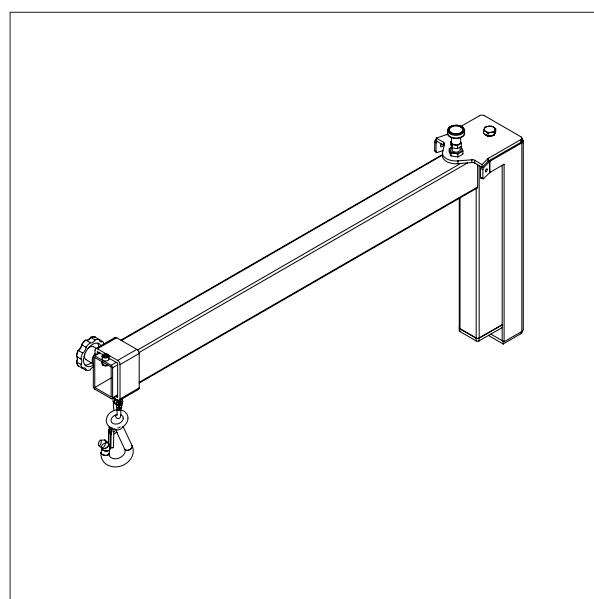

JIB ARM WITH LIFTING HOOK - 87724

Length: 800, Swing $\pm 15^\circ$

EdmoLift AB

Jägaregatan 11, SE-871 42 Härnösand, Sweden, Tel +46 (0)611-837 80
Fax +46 (0)611-51 15 80, E-mail: b2b@edmolift.se