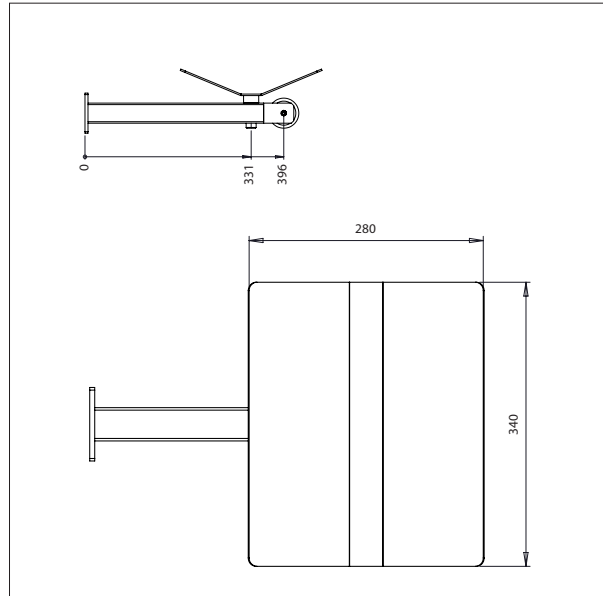

WP 130 / TOOLS

REEL MANDREL WITH FRONT ROLLER AND V-CRADLE

- All measurements in mm

REEL MANDREL WITH FRONT ROLLER AND V-CRADLE – 87371