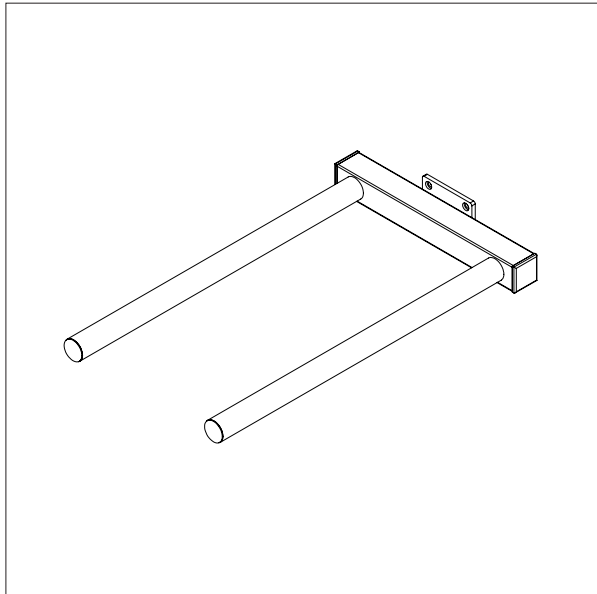

WP 130 / TOOLS

TWIN MANDREL

- All measurements in mm

TWIN MANDREL – 87369
Ø x L x W: 32 x 500 x 250 mm

Min. width of reel: Ø 300 mm
Max. width of reel: Ø 400 mm