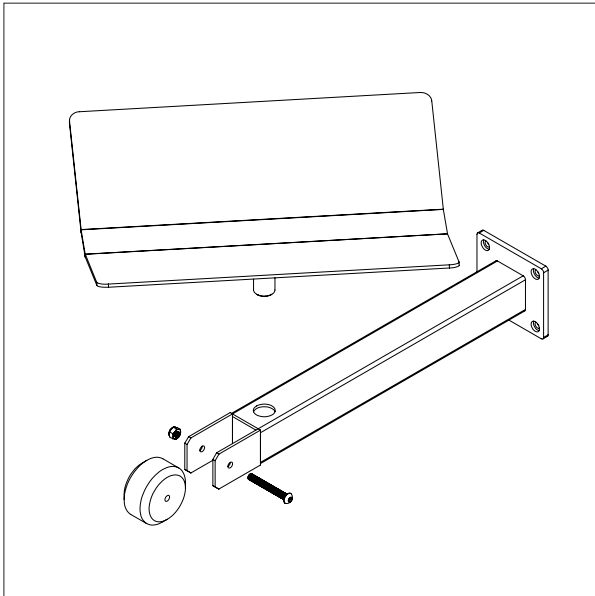

WP 130 / TOOLS

REEL MANDREL WITH FRONT ROLLER AND V-CRADLE

- All measurements in mm

REEL MANDREL WITH FRONT ROLLER AND V-CRADLE – 87371