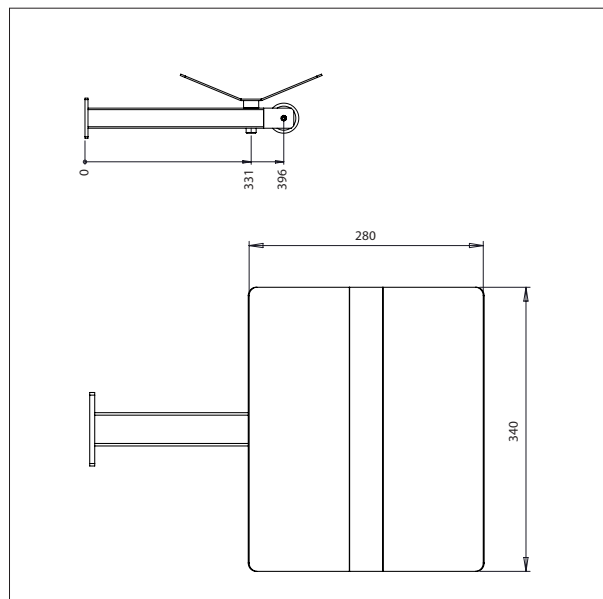

REEL MANDREL WITH FRONT ROLLER AND V-CRADLE – 87722

EdmoLift AB

Jägaregatan 11, SE-871 42 Härnösand, Sweden, Tel +46 (0)611-837 80
Fax +46 (0)611-51 15 80, E-mail: b2b@edmolift.se