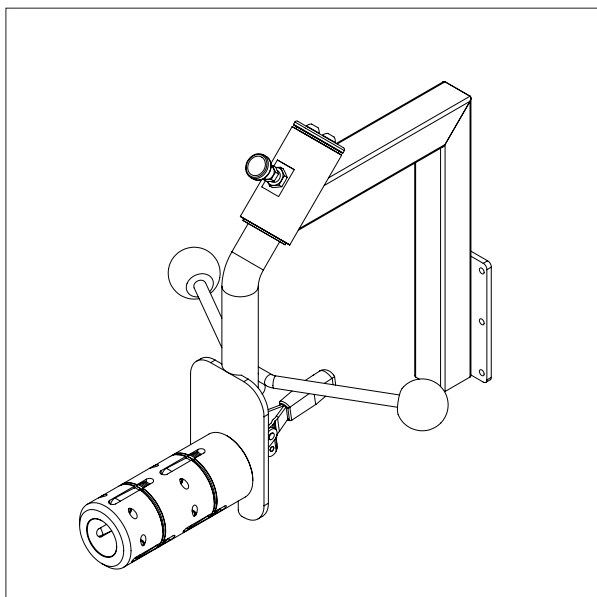

WP 130 / TOOLS

REEL ROTATOR

- All measurements in mm

REEL ROTATOR – 87799

EdmoLift AB

Jägaregatan 11, SE-871 42 Härnösand, Sweden, Tel +46 (0)611-837 80
Fax +46 (0)611-51 15 80, E-mail: b2b@edmolift.se