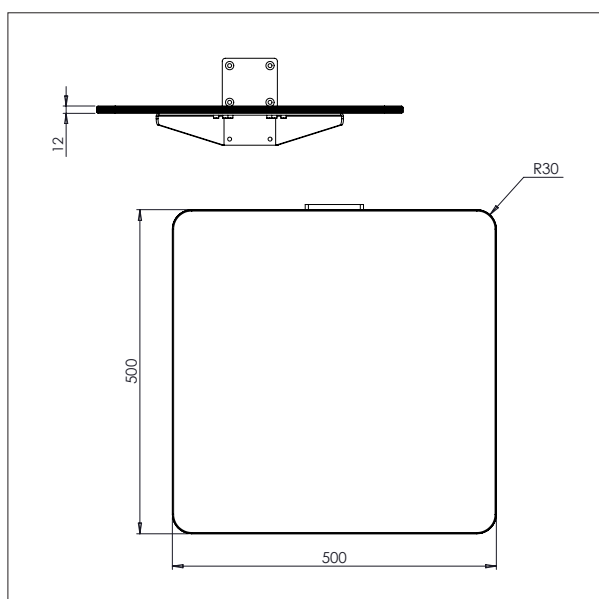

WP 80 / TOOLS

WOODEN PLATFORM

- All measurements in mm

WOODEN PLATFORM - 87360

L x W: 400 x 450 mm

WOODEN PLATFORM - 87361

L x W: 500 x 500 mm

EdmoLift AB

Jägaregatan 11, SE-871 42 Härnösand, Sweden, Tel +46 (0)611-837 80
Fax +46 (0)611-51 15 80, E-mail: b2b@edmolift.se

WP 80 / TOOLS

WOODEN PLATFORM

- All measurements in mm

WOODEN PLATFORM – 87362

L x W: 600 x 600 mm

- All measurements in mm

PLASTIC PLATFORM – 87364

L x W: 500 x 500 mm

PLASTIC PLATFORM – 87365

L x W: 600 x 600 mm

WP 80 / TOOLS

PLASTIC PLATFORM (PEHD)

- All measurements in mm