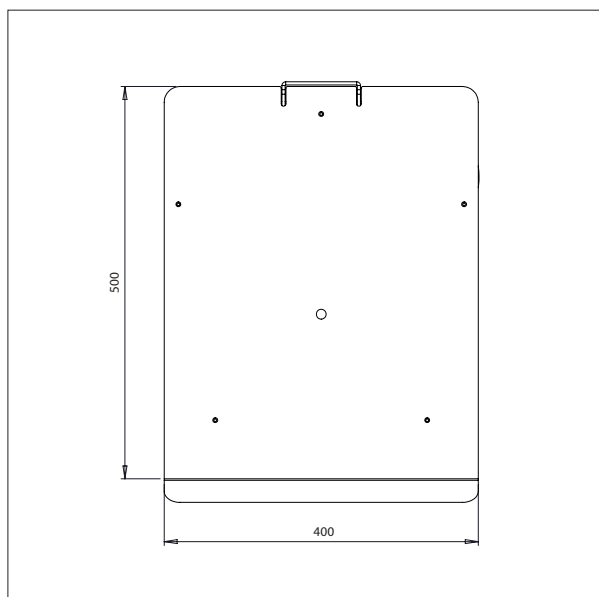

- All measurements in mm

PLASTIC PLATFORM – 87364

L x W: 500 x 500 mm

PLASTIC PLATFORM – 87365

L x W: 600 x 600 mm

WP 80 / TOOLS

PLASTIC PLATFORM (PEHD)

- All measurements in mm

PLASTIC PLATFORM WITH 3 ROLLERS – 87366

L x W: 500 x 500 mm

EdmoLift AB

Jägaregatan 11, SE-871 42 Härnösand, Sweden, Tel +46 (0)611-837 80
Fax +46 (0)611-51 15 80, E-mail: b2b@edmolift.se

WP 80 / TOOLS

STAINLESS STEEL PLATFORM

- All measurements in mm

STAINLESS STEEL PLATFORM – 87372

L x W: 500 x 400 mm

STAINLESS STEEL PLATFORM – 87721

L x W: 500 x 500 mm

EdmoLift AB

Jägaregatan 11, SE-871 42 Härnösand, Sweden, Tel +46 (0)611-837 80
Fax +46 (0)611-51 15 80, E-mail: b2b@edmolift.se

IMPACT 70 / TOOLS

REEL MANDREL

- All measurements in mm

REEL MANDREL – 87367

Ø x L: 60 x 500 mm

REEL MANDREL – 87368

Ø x L: 60 x 800 mm

EdmoLift AB