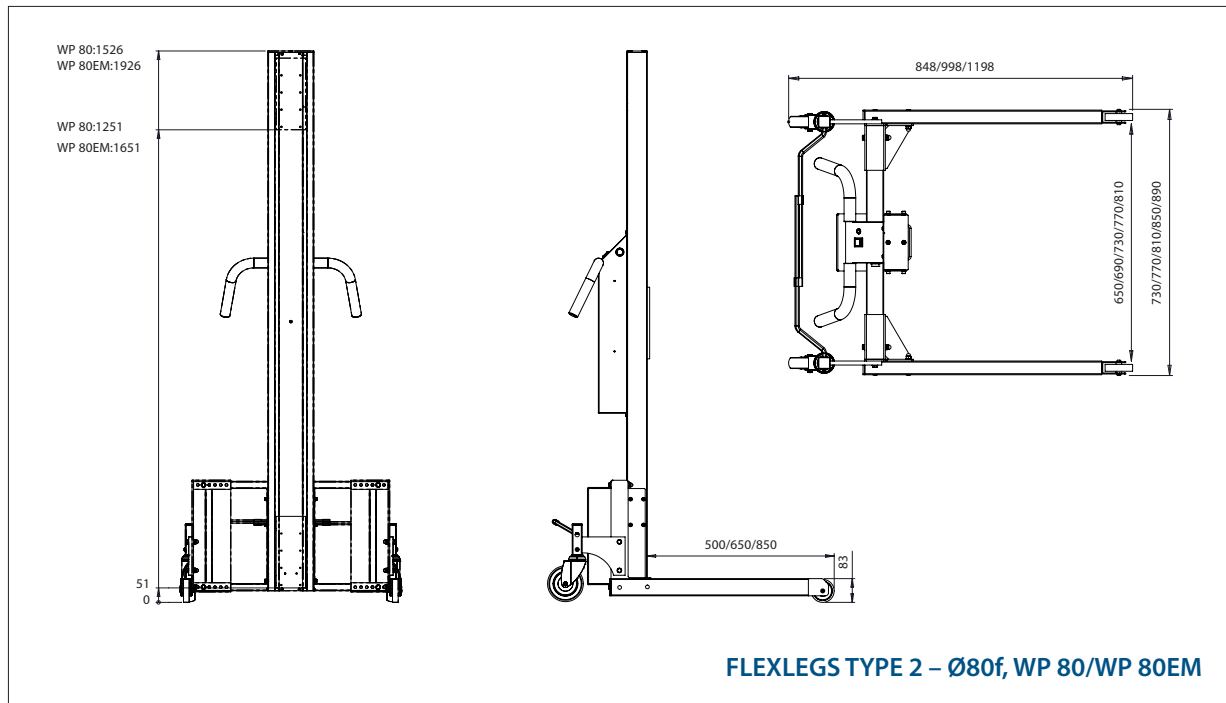

WP 80

LIFTERS - DRAWINGS & MEASUREMENTS

- All measurements in mm

EdmoLift AB

Jägaregatan 11, SE-871 42 Härnösand, Sweden, Tel +46 (0)611-837 80
Fax +46 (0)611-51 15 80, E-mail: b2b@edmolift.se