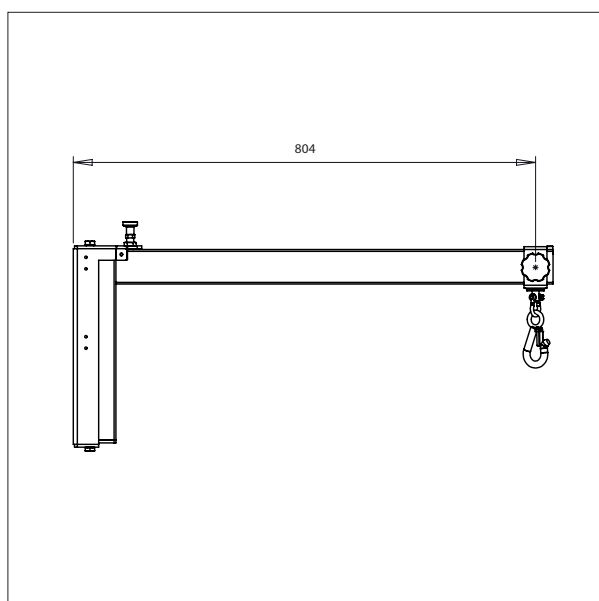

WP 80 / TOOLS

JIB ARM WITH LIFTING HOOK

- All measurements in mm

JIB ARM WITH LIFTING HOOK - 87723

Length: 600, Swing $\pm 15^\circ$

JIB ARM WITH LIFTING HOOK - 87724

Length: 800, Swing $\pm 15^\circ$

EdmoLift AB