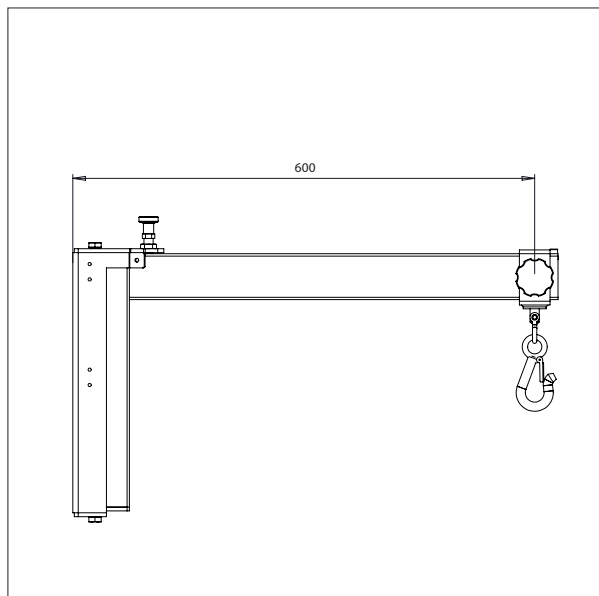

WP 80 / TOOLS

STAINLESS STEEL PLATFORM + V-CRADLE

- All measurements in mm

STAINLESS STEEL PLATFORM + V-CRADLE - 87412

Platform: 500 x 400

EdmoLift AB

Jägaregatan 11, SE-871 42 Härnösand, Sweden, Tel +46 (0)611-837 80
Fax +46 (0)611-51 15 80, E-mail: b2b@edmolift.se

WP 80 / TOOLS

JIB ARM WITH LIFTING HOOK

- All measurements in mm

JIB ARM WITH LIFTING HOOK - 87723

Length: 600, Swing $\pm 15^\circ$

JIB ARM WITH LIFTING HOOK - 87724

Length: 800, Swing $\pm 15^\circ$

EdmoLift AB