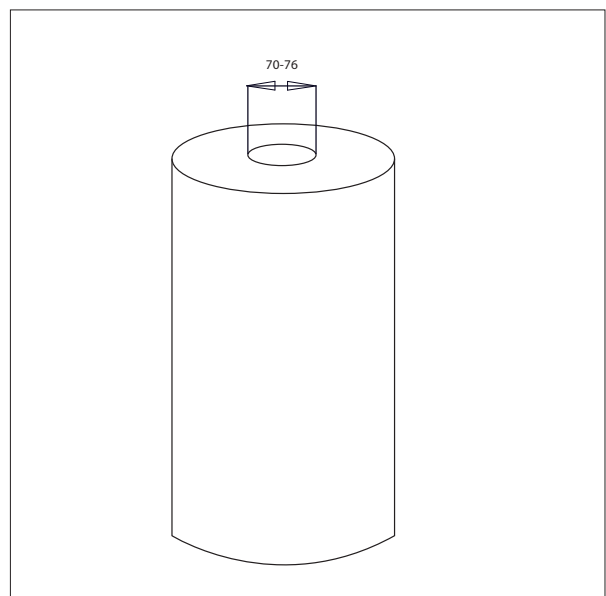

WP 80 / TOOLS

REEL ROTATOR

- All measurements in mm

REEL ROTATOR - 87618

Swing $\pm 15^\circ$

EdmoLift AB

Jägaregatan 11, SE-871 42 Härnösand, Sweden, Tel +46 (0)611-837 80
Fax +46 (0)611-51 15 80, E-mail: b2b@edmolift.se