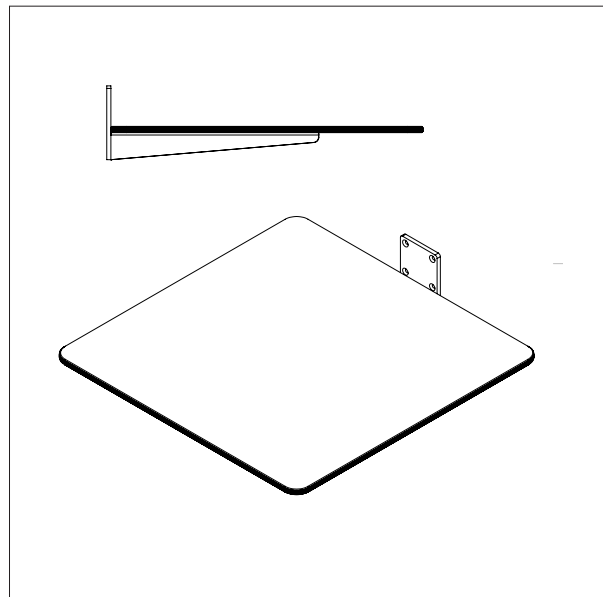

WP 80 / TOOLS

WOODEN PLATFORM

- All measurements in mm

WOODEN PLATFORM - 87360

L x W: 400 x 450 mm

WOODEN PLATFORM - 87361

L x W: 500 x 500 mm

EdmoLift AB

Jägaregatan 11, SE-871 42 Härnösand, Sweden, Tel +46 (0)611-837 80
Fax +46 (0)611-51 15 80, E-mail: b2b@edmolift.se

WP 80 / TOOLS

WOODEN PLATFORM

- All measurements in mm

WOODEN PLATFORM – 87362

L x W: 600 x 600 mm

- All measurements in mm

PLASTIC PLATFORM – 87364

L x W: 500 x 500 mm

PLASTIC PLATFORM – 87365

L x W: 600 x 600 mm

WP 80 / TOOLS

PLASTIC PLATFORM (PEHD)

- All measurements in mm