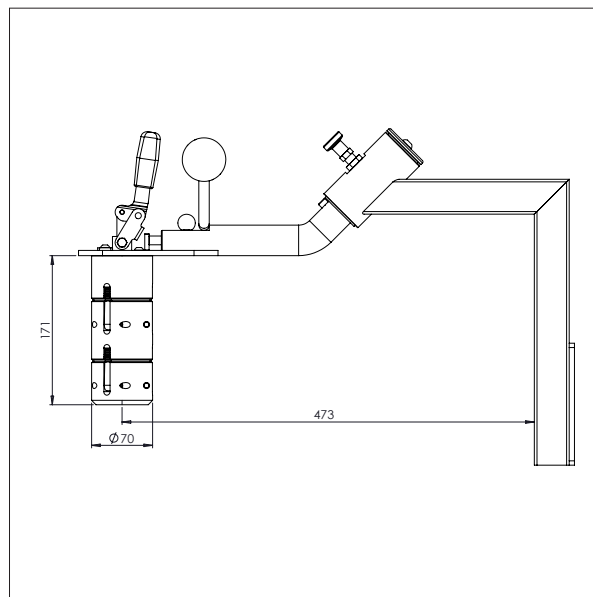

WP 80 / TOOLS

REEL ROTATOR

- All measurements in mm

REEL ROTATOR – 87799

EdmoLift AB

Jägaregatan 11, SE-871 42 Härnösand, Sweden, Tel +46 (0)611-837 80
Fax +46 (0)611-51 15 80, E-mail: b2b@edmolift.se