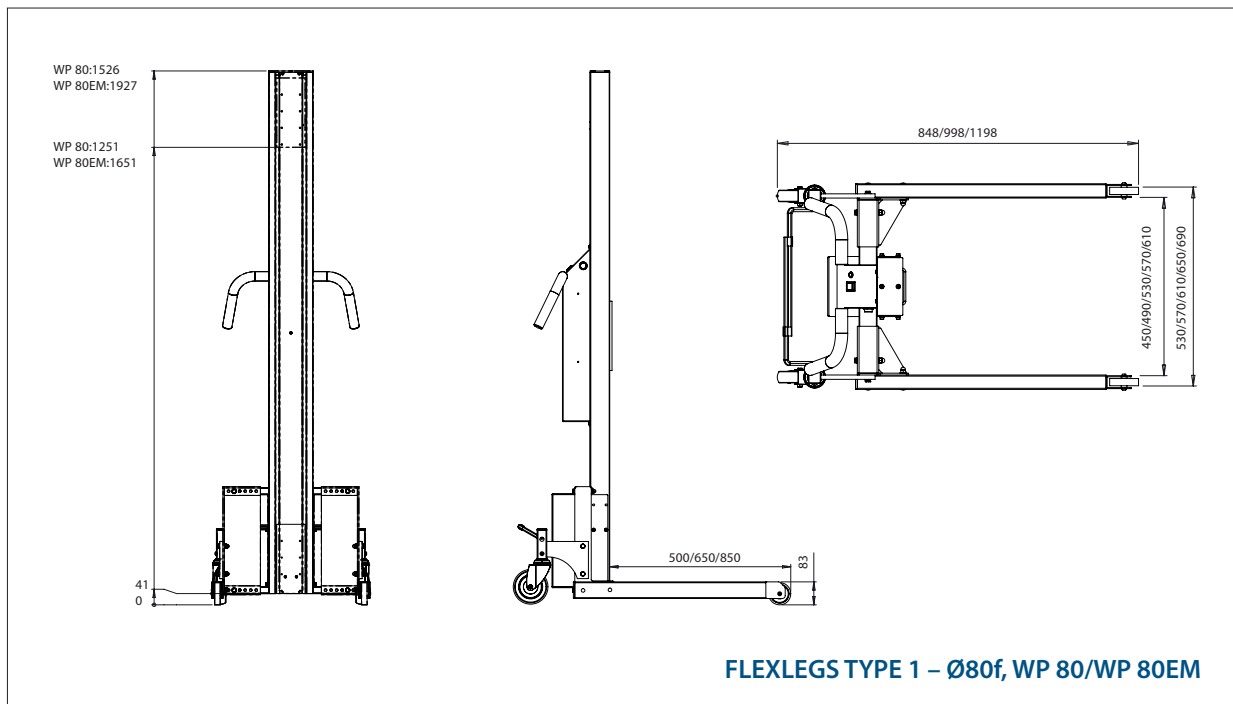

WP 80

LIFTERS - DRAWINGS & MEASUREMENTS

- All measurements in mm

EdmoLift AB

Jägaregatan 11, SE-871 42 Härnösand, Sweden, Tel +46 (0)611-837 80
Fax +46 (0)611-51 15 80, E-mail: b2b@edmolift.se