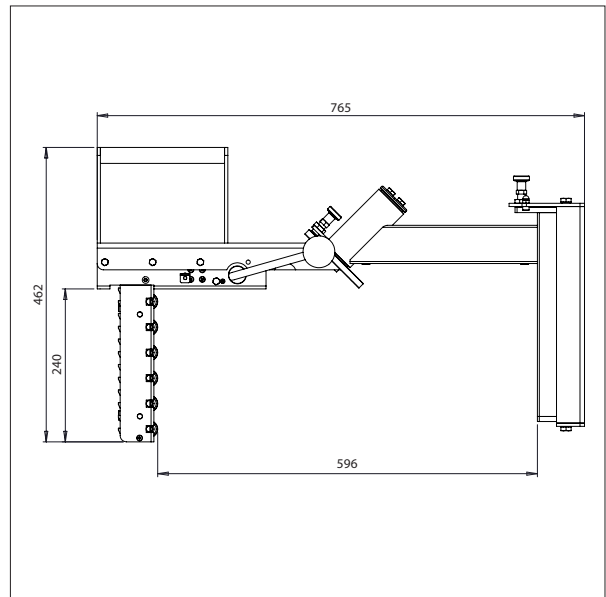

WP 80 / TOOLS

REEL ROTATOR

- All measurements in mm

REEL ROTATOR - 87618

Swing $\pm 15^\circ$

EdmoLift AB

Jägaregatan 11, SE-871 42 Härnösand, Sweden, Tel +46 (0)611-837 80
Fax +46 (0)611-51 15 80, E-mail: b2b@edmolift.se