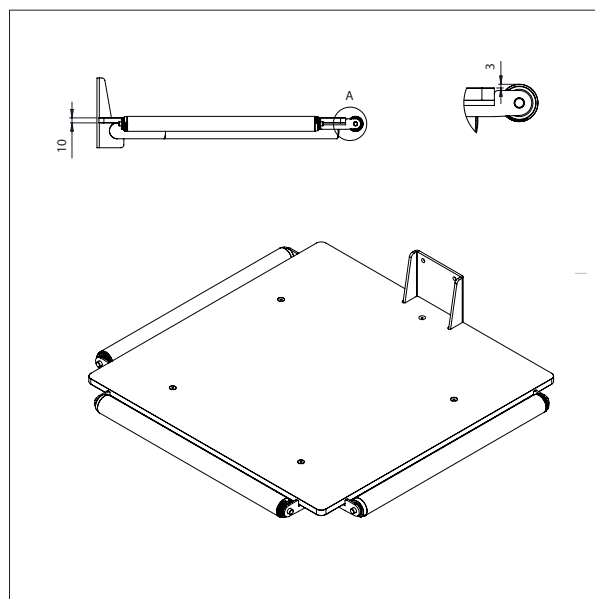

WP 80 / TOOLS

PLASTIC PLATFORM (PEHD)

- All measurements in mm

PLASTIC PLATFORM WITH 3 ROLLERS – 87366

L x W: 500 x 500 mm

EdmoLift AB

Jägaregatan 11, SE-871 42 Härnösand, Sweden, Tel +46 (0)611-837 80
Fax +46 (0)611-51 15 80, E-mail: b2b@edmolift.se