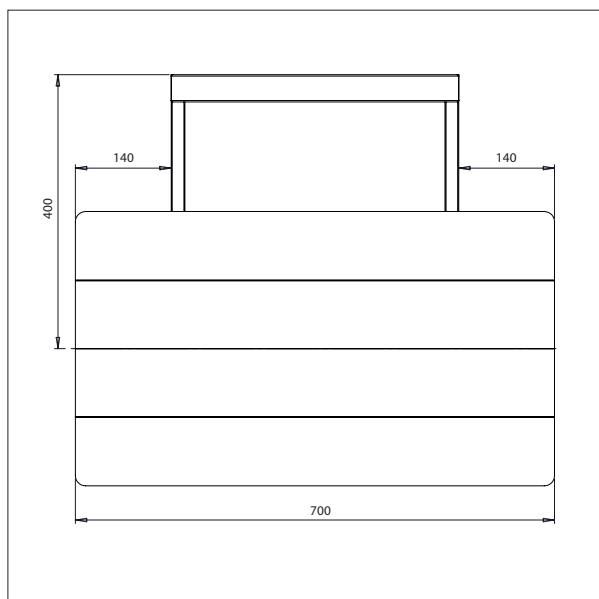

WP 80 / TOOLS

FIXED V-CRADLE

- All measurements in mm

FIXED V-CRADLE - 87725

EdmoLift AB

Jägaregatan 11, SE-871 42 Härnösand, Sweden, Tel +46 (0)611-837 80
Fax +46 (0)611-51 15 80, E-mail: b2b@edmolift.se