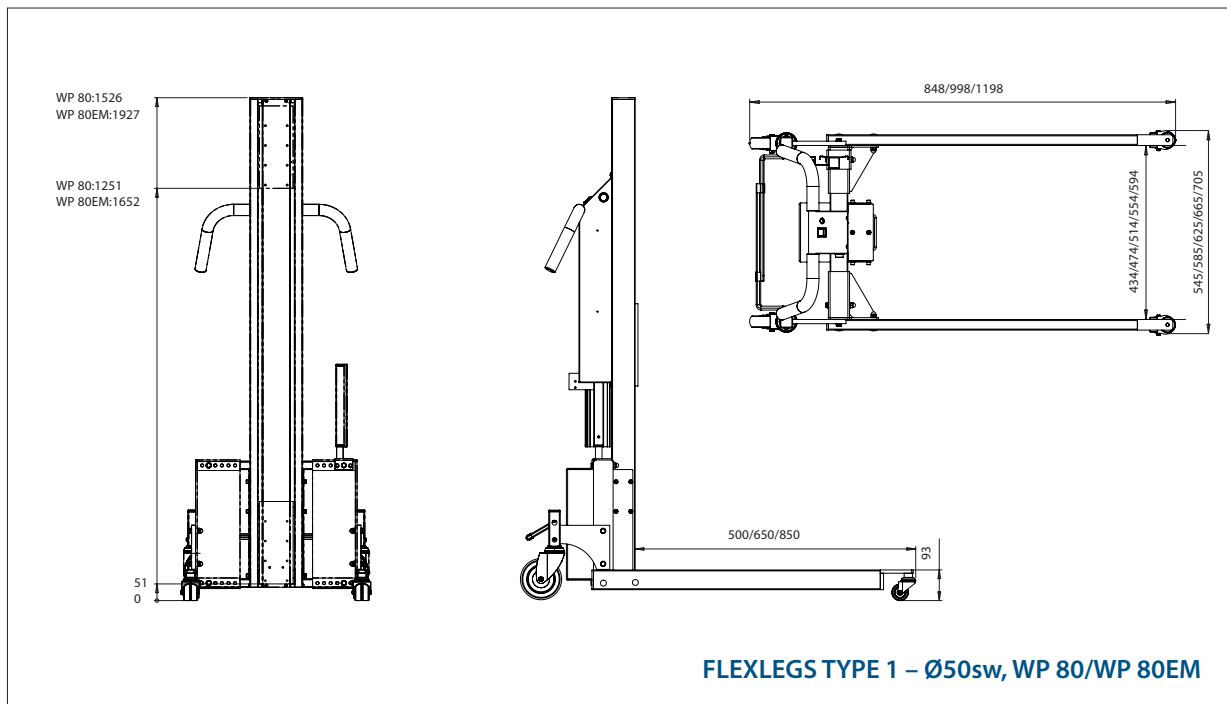

WP 80

LIFTERS - DRAWINGS & MEASUREMENTS

- All measurements in mm

EdmoLift AB

Jägaregatan 11, SE-871 42 Härnösand, Sweden, Tel +46 (0)611-837 80
Fax +46 (0)611-51 15 80, E-mail: b2b@edmolift.se