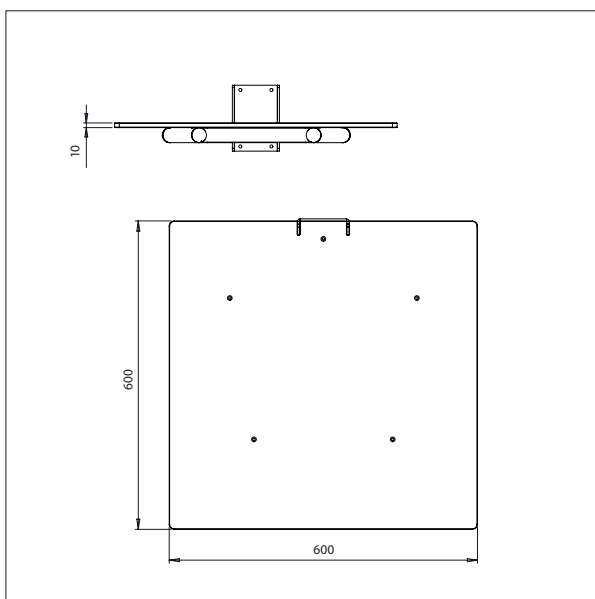

- All measurements in mm

PLASTIC PLATFORM – 87364

L x W: 500 x 500 mm

PLASTIC PLATFORM – 87365

L x W: 600 x 600 mm

WP 80 / TOOLS

PLASTIC PLATFORM (PEHD)

- All measurements in mm