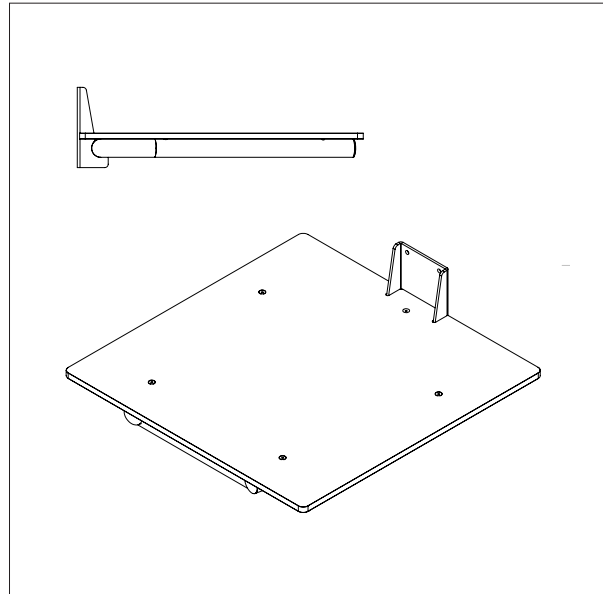

WOODEN PLATFORM WITH 3 ROLLERS – 87363

L x W: 500 x 500 mm

EdmoLift AB

Jägaregatan 11, SE-871 42 Härnösand, Sweden, Tel +46 (0)611-837 80
Fax +46 (0)611-51 15 80, E-mail: b2b@edmolift.se

WP 80 / TOOLS

PLASTIC PLATFORM (PEHD)

- All measurements in mm

PLASTIC PLATFORM – 87364

L x W: 500 x 500 mm

PLASTIC PLATFORM – 87365

L x W: 600 x 600 mm

WP 80 / TOOLS

PLASTIC PLATFORM (PEHD)

- All measurements in mm