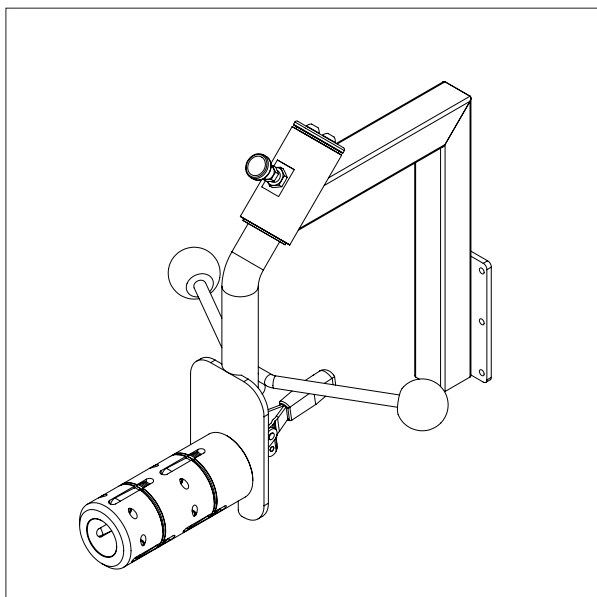

WP 80 / TOOLS

REEL ROTATOR

- All measurements in mm

REEL ROTATOR – 87799

EdmoLift AB

Jägaregatan 11, SE-871 42 Härnösand, Sweden, Tel +46 (0)611-837 80
Fax +46 (0)611-51 15 80, E-mail: b2b@edmolift.se