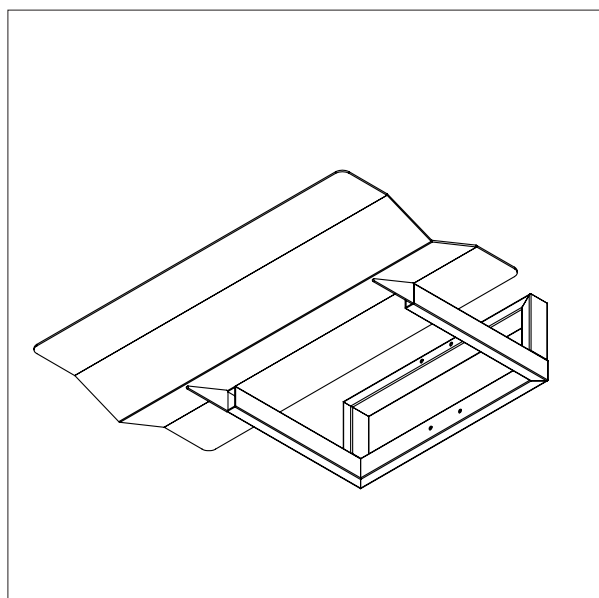

WP 80 / TOOLS

FIXED V-CRADLE

- All measurements in mm

FIXED V-CRADLE - 87725

EdmoLift AB

Jägaregatan 11, SE-871 42 Härnösand, Sweden, Tel +46 (0)611-837 80
Fax +46 (0)611-51 15 80, E-mail: b2b@edmolift.se