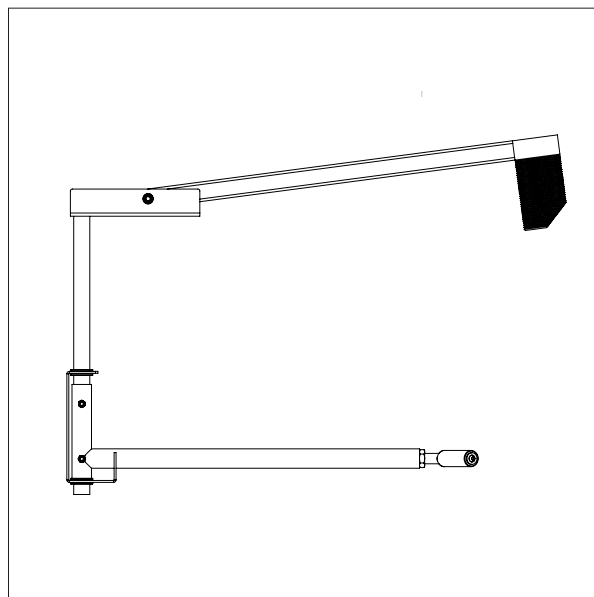

WP 80 / TOOLS

REEL HOLDER

- All measurements in mm

REEL HOLDER – 87413

EdmoLift AB

Jägaregatan 11, SE-871 42 Härnösand, Sweden, Tel +46 (0)611-837 80
Fax +46 (0)611-51 15 80, E-mail: b2b@edmolift.se