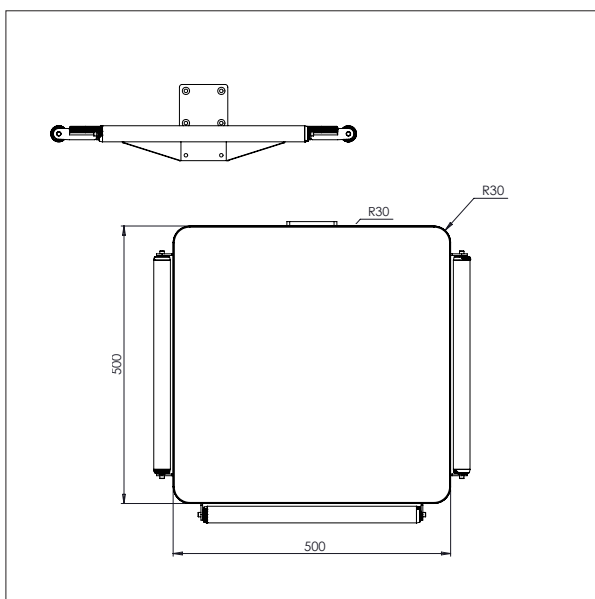

WOODEN PLATFORM WITH 3 ROLLERS – 87363

L x W: 500 x 500 mm

EdmoLift AB

Jägaregatan 11, SE-871 42 Härnösand, Sweden, Tel +46 (0)611-837 80
Fax +46 (0)611-51 15 80, E-mail: b2b@edmolift.se