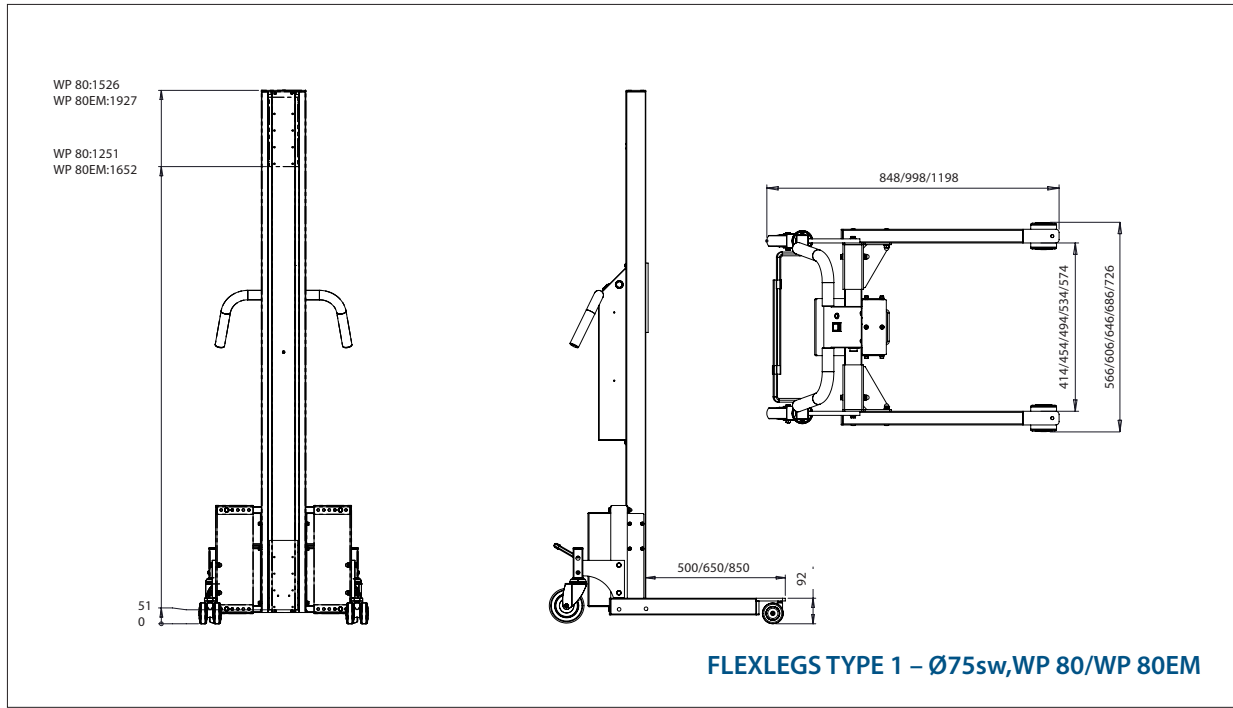

WP 80

LIFTERS - DRAWINGS & MEASUREMENTS

- All measurements in mm

EdmoLift AB

Jägaregatan 11, SE-871 42 Härnösand, Sweden, Tel +46 (0)611-837 80
Fax +46 (0)611-51 15 80, E-mail: b2b@edmolift.se