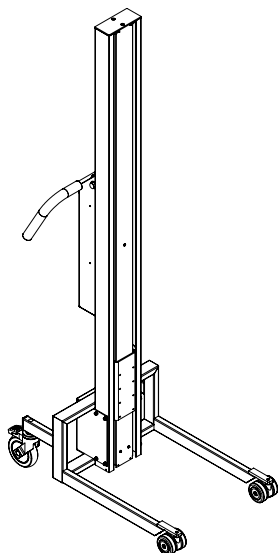

WP 80 LIFT TROLLEYS & TOOLS

- DRAWINGS & MEASUREMENTS

WP 80

2 MAST HEIGHTS AND 21 LEG/WHEEL OPTIONS

Standard legs
WP 80/WP 80EM

Centerleg
WP 80/WP 80EM

Flexleg type 1
WP 80/WP 80EM

Flexleg type 2
WP 80/WP 80EM