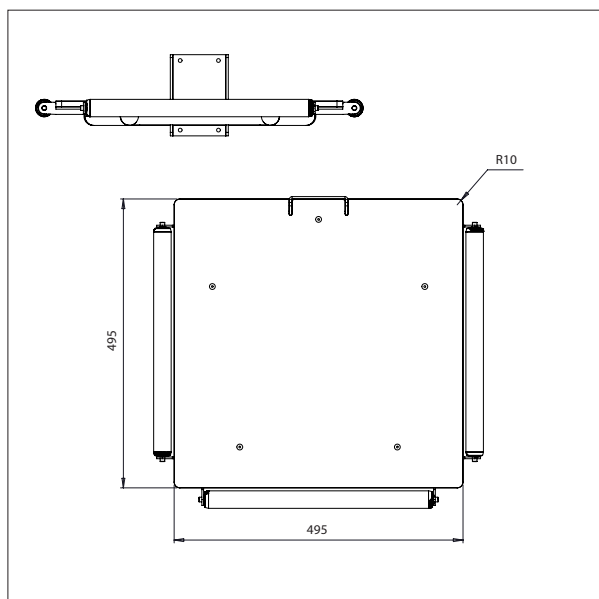

WP 80 / TOOLS

PLASTIC PLATFORM (PEHD)

- All measurements in mm

PLASTIC PLATFORM WITH 3 ROLLERS – 87366

L x W: 500 x 500 mm

EdmoLift AB

Jägaregatan 11, SE-871 42 Härnösand, Sweden, Tel +46 (0)611-837 80
Fax +46 (0)611-51 15 80, E-mail: b2b@edmolift.se