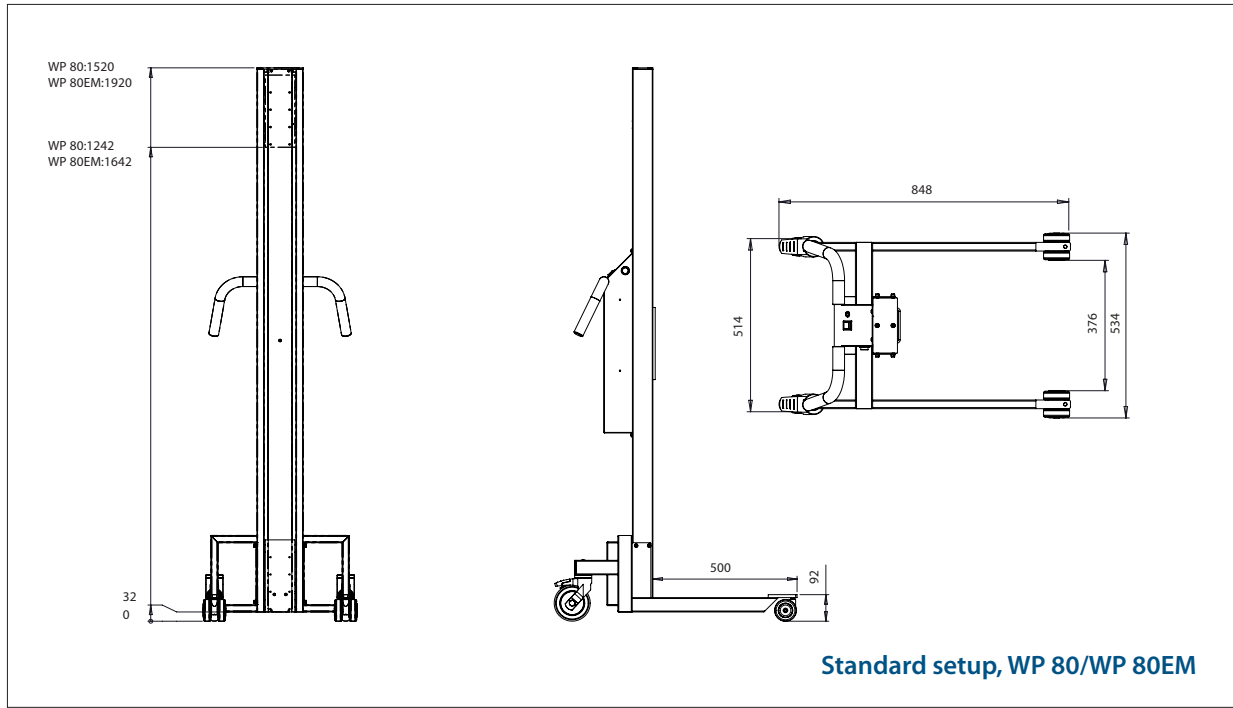

WP 80

LIFTERS - DRAWINGS & MEASUREMENTS

- All measurements in mm

EdmoLift AB

Jägaregatan 11, SE-871 42 Härnösand, Sweden, Tel +46 (0)611-837 80
Fax +46 (0)611-51 15 80, E-mail: b2b@edmolift.se