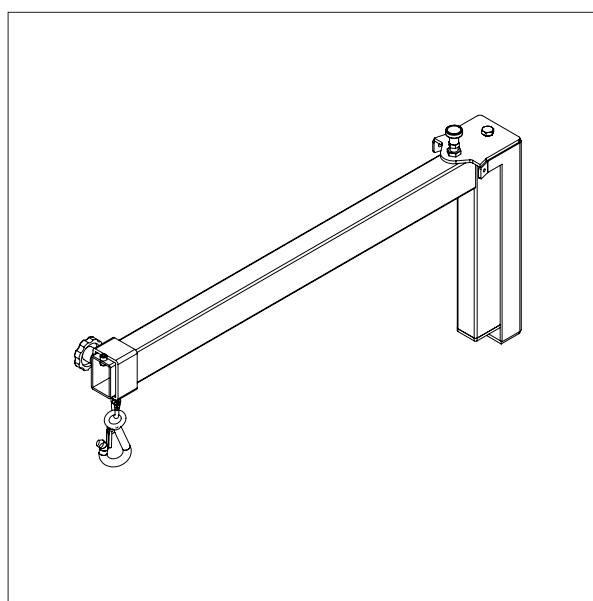

WP 80 / TOOLS

JIB ARM WITH LIFTING HOOK

- All measurements in mm

JIB ARM WITH LIFTING HOOK - 87723

Length: 600, Swing $\pm 15^\circ$

JIB ARM WITH LIFTING HOOK - 87724

Length: 800, Swing $\pm 15^\circ$

EdmoLift AB