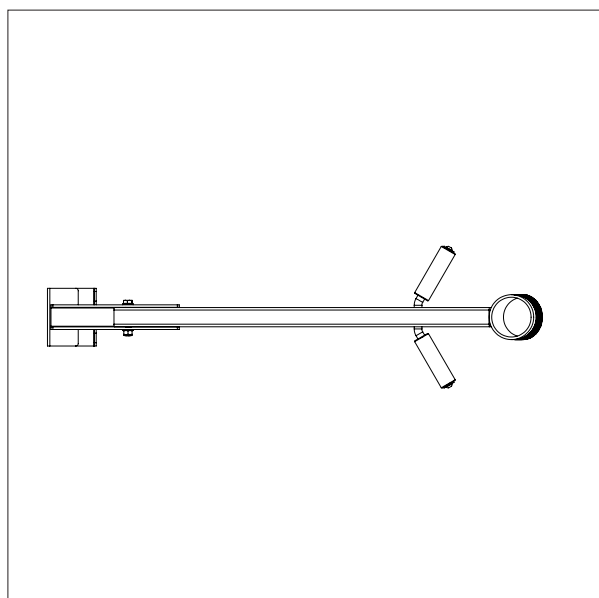

WP 80 / TOOLS

REEL HOLDER

- All measurements in mm

REEL HOLDER – 87413

EdmoLift AB

Jägaregatan 11, SE-871 42 Härnösand, Sweden, Tel +46 (0)611-837 80
Fax +46 (0)611-51 15 80, E-mail: b2b@edmolift.se