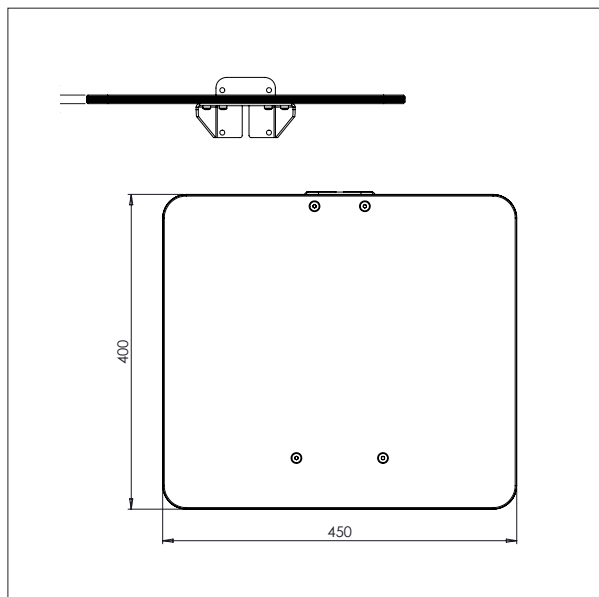

WP 80 / TOOLS

WOODEN PLATFORM

- All measurements in mm

WOODEN PLATFORM - 87360

L x W: 400 x 450 mm

WOODEN PLATFORM - 87361

L x W: 500 x 500 mm

EdmoLift AB

- All measurements in mm

PLASTIC PLATFORM – 87364

L x W: 500 x 500 mm

PLASTIC PLATFORM – 87365

L x W: 600 x 600 mm

WP 80 / TOOLS

PLASTIC PLATFORM (PEHD)

- All measurements in mm