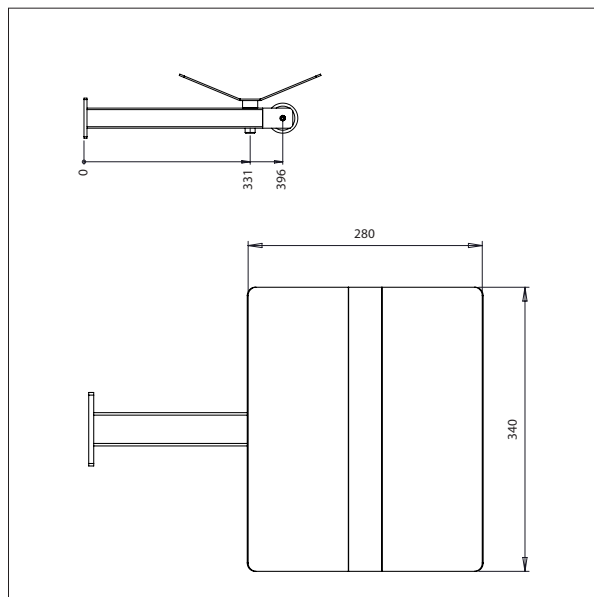

WP 80 / TOOLS

REEL MANDREL WITH FRONT ROLLER AND V-CRADLE

- All measurements in mm

REEL MANDREL WITH FRONT ROLLER AND V-CRADLE – 87371