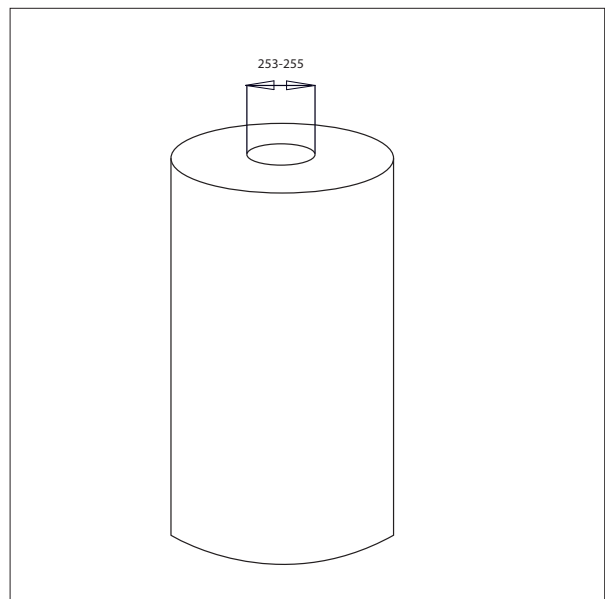

WP 80 / TOOLS

MANDREL ENLARGER

- All measurements in mm

MANDREL ENLARGER - 87627

For: Ø125 mm/6"

MANDREL ENLARGER - 87628

For: Ø254 mm/10"

EdmoLift AB