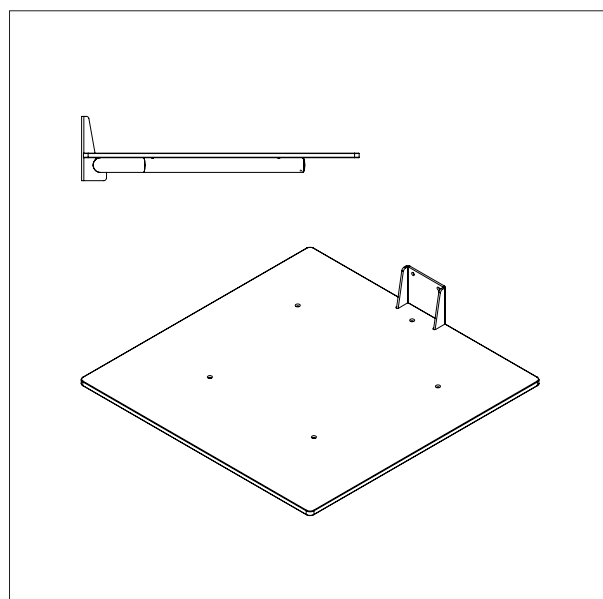

- All measurements in mm

PLASTIC PLATFORM – 87364

L x W: 500 x 500 mm

PLASTIC PLATFORM – 87365

L x W: 600 x 600 mm

WP 80 / TOOLS

PLASTIC PLATFORM (PEHD)

- All measurements in mm