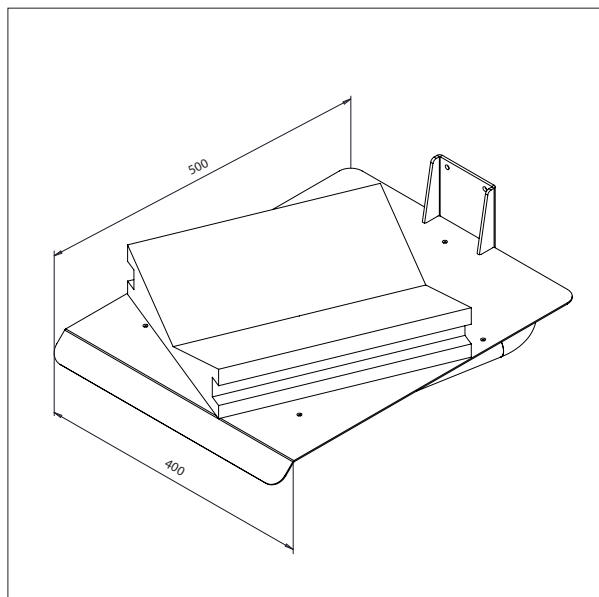

WP 80 / TOOLS

STAINLESS STEEL PLATFORM + V-CRADLE

- All measurements in mm

STAINLESS STEEL PLATFORM + V-CRADLE - 87412

Platform: 500 x 400

EdmoLift AB

Jägaregatan 11, SE-871 42 Härnösand, Sweden, Tel +46 (0)611-837 80
Fax +46 (0)611-51 15 80, E-mail: b2b@edmolift.se