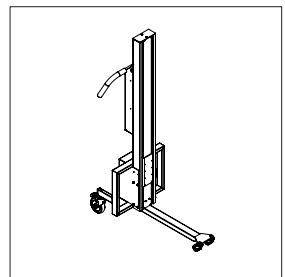

WP 80 LIFT TROLLEYS & TOOLS

- DRAWINGS & MEASUREMENTS

WP 80

2 MAST HEIGHTS AND 21 LEG/WHEEL OPTIONS

Standard legs
WP 80/WP 80EM

Centerleg
WP 80/WP 80EM

Flexleg type 1
WP 80/WP 80EM

Flexleg type 2
WP 80/WP 80EM