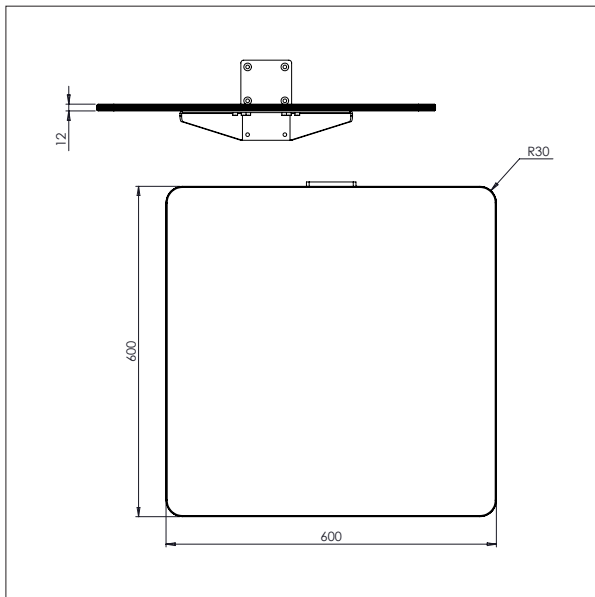

WP 80 / TOOLS

WOODEN PLATFORM

- All measurements in mm

WOODEN PLATFORM - 87360

L x W: 400 x 450 mm

WOODEN PLATFORM - 87361

L x W: 500 x 500 mm

EdmoLift AB

Jägaregatan 11, SE-871 42 Härnösand, Sweden, Tel +46 (0)611-837 80
Fax +46 (0)611-51 15 80, E-mail: b2b@edmolift.se

WP 80 / TOOLS

WOODEN PLATFORM

- All measurements in mm

WOODEN PLATFORM – 87362

L x W: 600 x 600 mm

- All measurements in mm

PLASTIC PLATFORM – 87364

L x W: 500 x 500 mm

PLASTIC PLATFORM – 87365

L x W: 600 x 600 mm

WP 80 / TOOLS

PLASTIC PLATFORM (PEHD)

- All measurements in mm