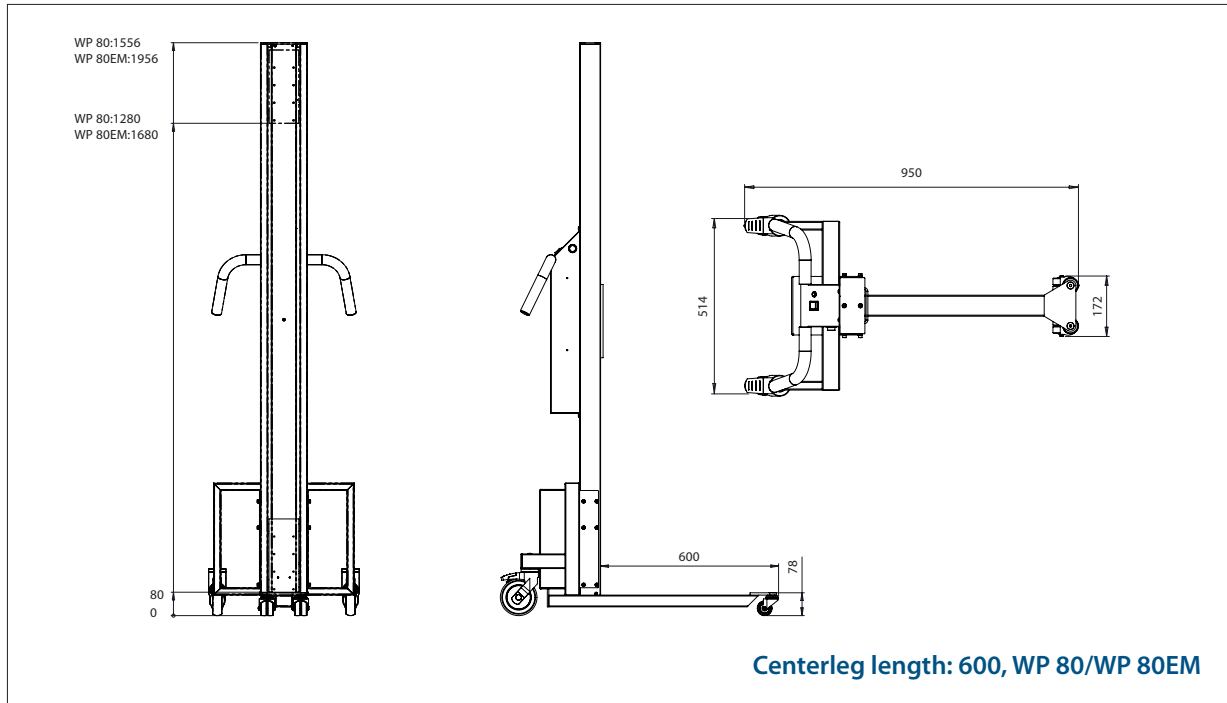

WP 80

LIFTERS - DRAWINGS & MEASUREMENTS

- All measurements in mm

EdmoLift AB

Jägaregatan 11, SE-871 42 Härnösand, Sweden, Tel +46 (0)611-837 80
Fax +46 (0)611-51 15 80, E-mail: b2b@edmolift.se