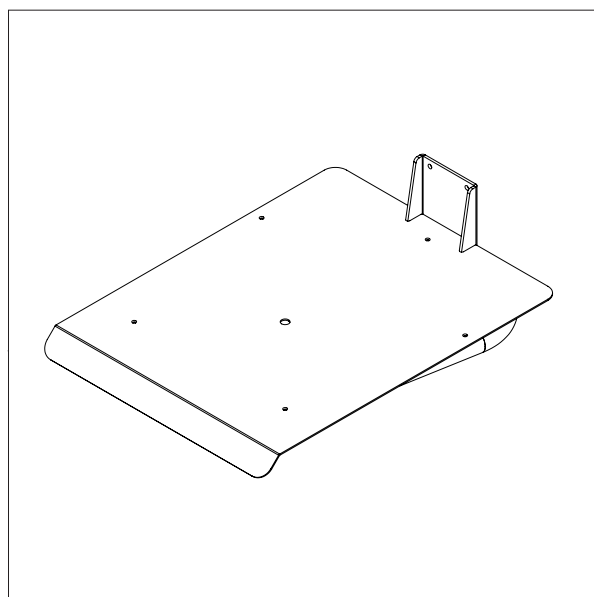

- All measurements in mm

PLASTIC PLATFORM – 87364

L x W: 500 x 500 mm

PLASTIC PLATFORM – 87365

L x W: 600 x 600 mm

WP 80 / TOOLS

PLASTIC PLATFORM (PEHD)

- All measurements in mm

- All measurements in mm

STAINLESS STEEL PLATFORM – 87372

L x W: 500 x 400 mm

STAINLESS STEEL PLATFORM – 87721

L x W: 500 x 500 mm

EdmoLift AB

Jägaregatan 11, SE-871 42 Härnösand, Sweden, Tel +46 (0)611-837 80
Fax +46 (0)611-51 15 80, E-mail: b2b@edmolift.se