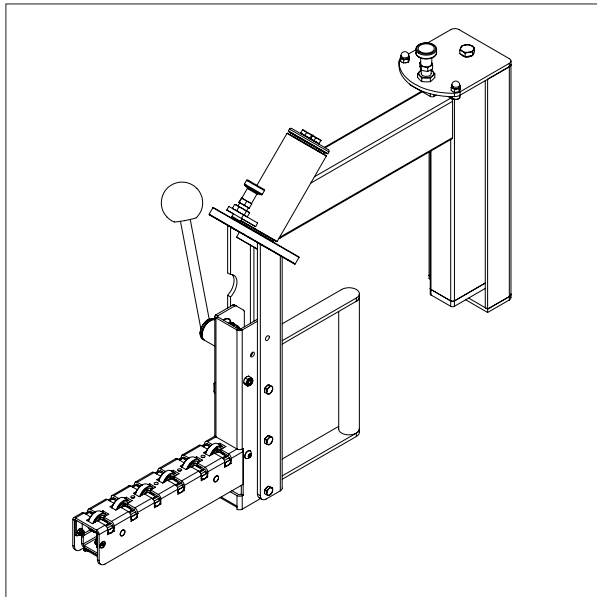

WP 80 / TOOLS

REEL ROTATOR

- All measurements in mm

REEL ROTATOR - 87618

Swing $\pm 15^\circ$

EdmoLift AB

Jägaregatan 11, SE-871 42 Härnösand, Sweden, Tel +46 (0)611-837 80
Fax +46 (0)611-51 15 80, E-mail: b2b@edmolift.se