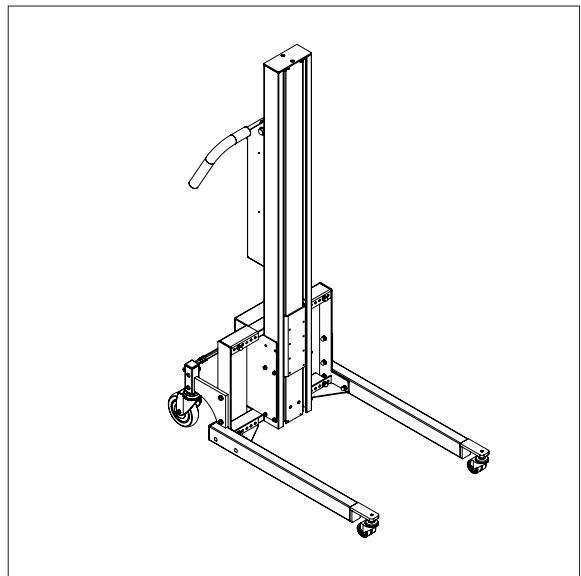

WP 80 LIFT TROLLEYS & TOOLS

- DRAWINGS & MEASUREMENTS

WP 80

2 MAST HEIGHTS AND 21 LEG/WHEEL OPTIONS

Standard legs
WP 80/WP 80EM

Centerleg
WP 80/WP 80EM

Flexleg type 1
WP 80/WP 80EM

Flexleg type 2
WP 80/WP 80EM