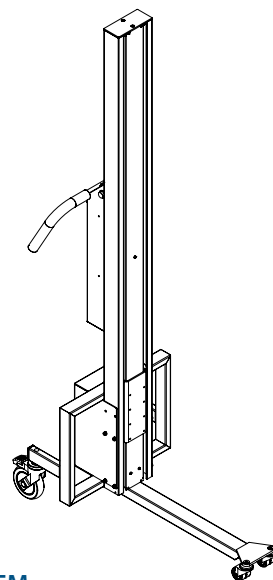

WP 80 LIFT TROLLEYS & TOOLS

- DRAWINGS & MEASUREMENTS

WP 80

2 MAST HEIGHTS AND 21 LEG/WHEEL OPTIONS

Standard legs
WP 80/WP 80EM

Centerleg
WP 80/WP 80EM

Flexleg type 1
WP 80/WP 80EM

Flexleg type 2
WP 80/WP 80EM