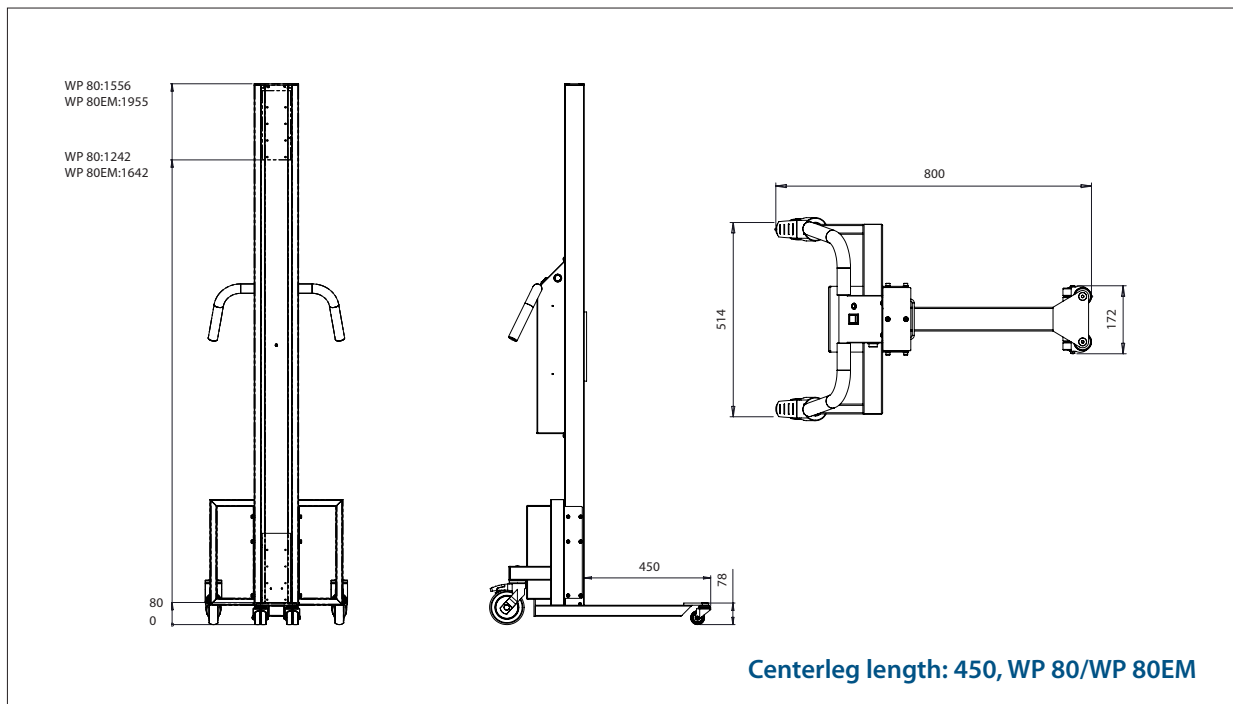

WP 80

LIFTERS - DRAWINGS & MEASUREMENTS

- All measurements in mm

EdmoLift AB

Jägaregatan 11, SE-871 42 Härnösand, Sweden, Tel +46 (0)611-837 80
Fax +46 (0)611-51 15 80, E-mail: b2b@edmolift.se