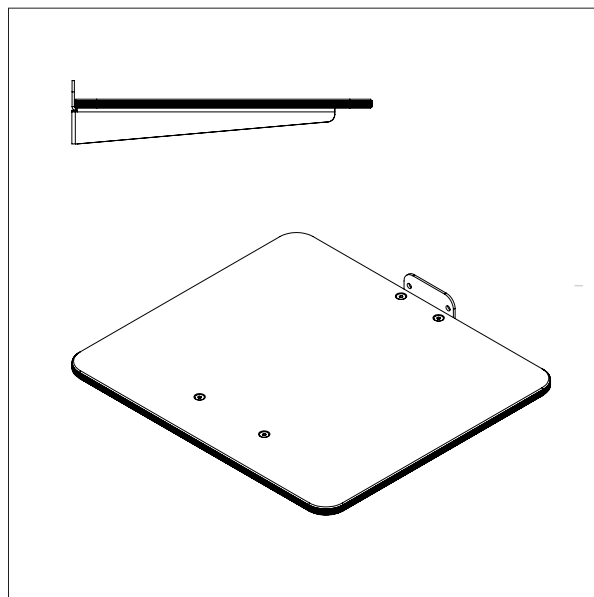

WP 80 / TOOLS

WOODEN PLATFORM

- All measurements in mm

WOODEN PLATFORM - 87360

L x W: 400 x 450 mm

WOODEN PLATFORM - 87361

L x W: 500 x 500 mm

EdmoLift AB