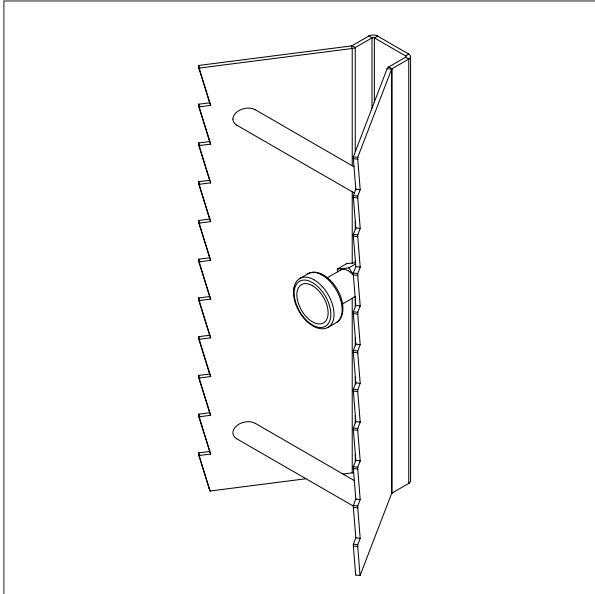

WP 80 / TOOLS

MANDREL ENLARGER

- All measurements in mm

MANDREL ENLARGER - 87627

For: Ø125 mm/6"

MANDREL ENLARGER - 87628

For: Ø254 mm/10"

EdmoLift AB