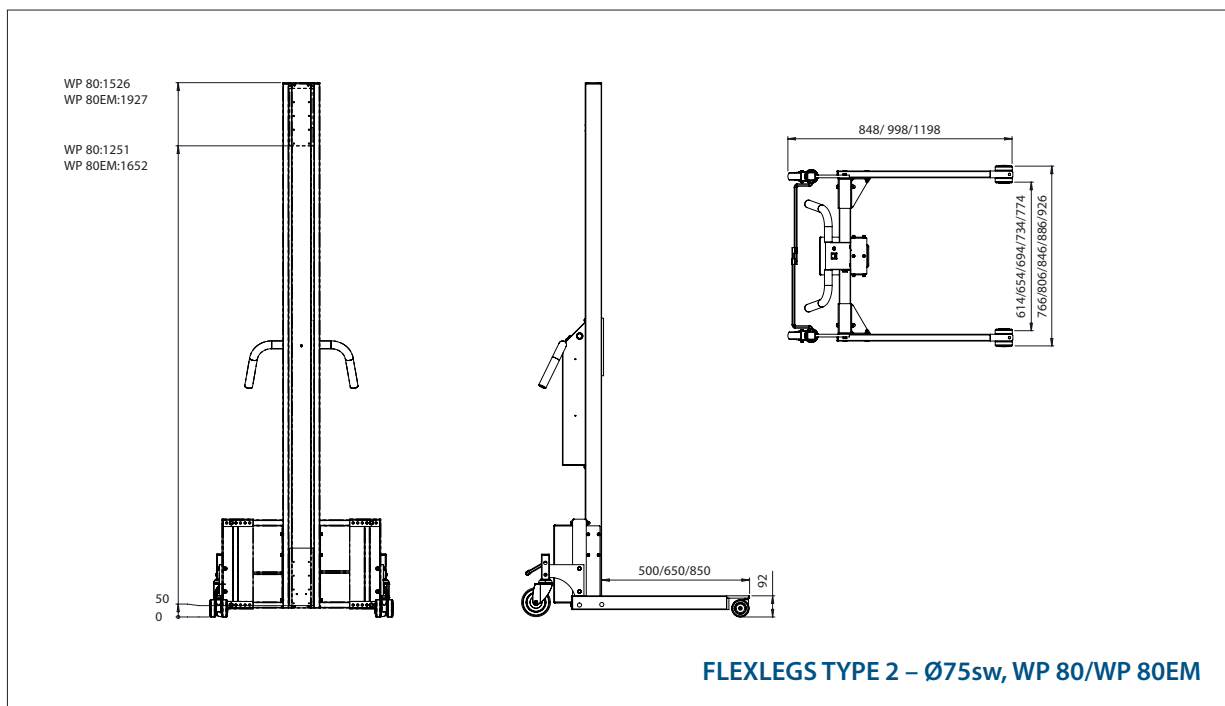

WP 80

LIFTERS - DRAWINGS & MEASUREMENTS

- All measurements in mm

EdmoLift AB

Jägaregatan 11, SE-871 42 Härnösand, Sweden, Tel +46 (0)611-837 80
Fax +46 (0)611-51 15 80, E-mail: b2b@edmolift.se