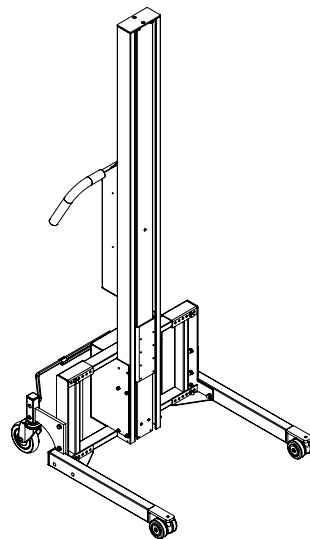

WP 80 LIFT TROLLEYS & TOOLS

- DRAWINGS & MEASUREMENTS

WP 80

2 MAST HEIGHTS AND 21 LEG/WHEEL OPTIONS

Standard legs
WP 80/WP 80EM

Centerleg
WP 80/WP 80EM

Flexleg type 1
WP 80/WP 80EM

Flexleg type 2
WP 80/WP 80EM