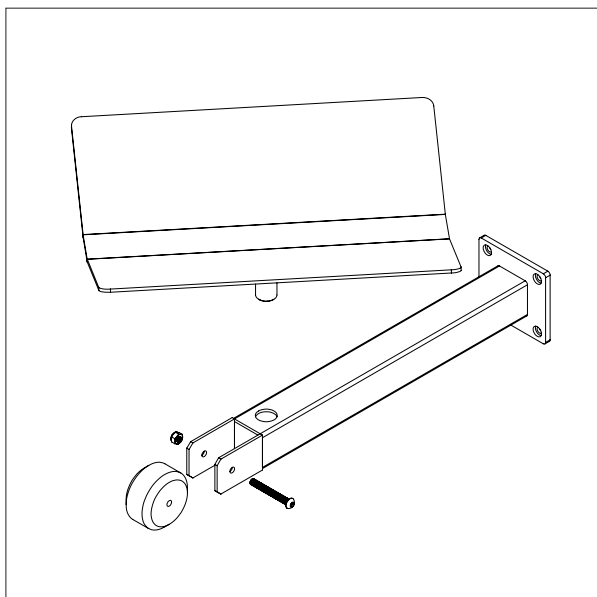

WP 80 / TOOLS

REEL MANDREL WITH FRONT ROLLER AND V-CRADLE

- All measurements in mm

REEL MANDREL WITH FRONT ROLLER AND V-CRADLE – 87371