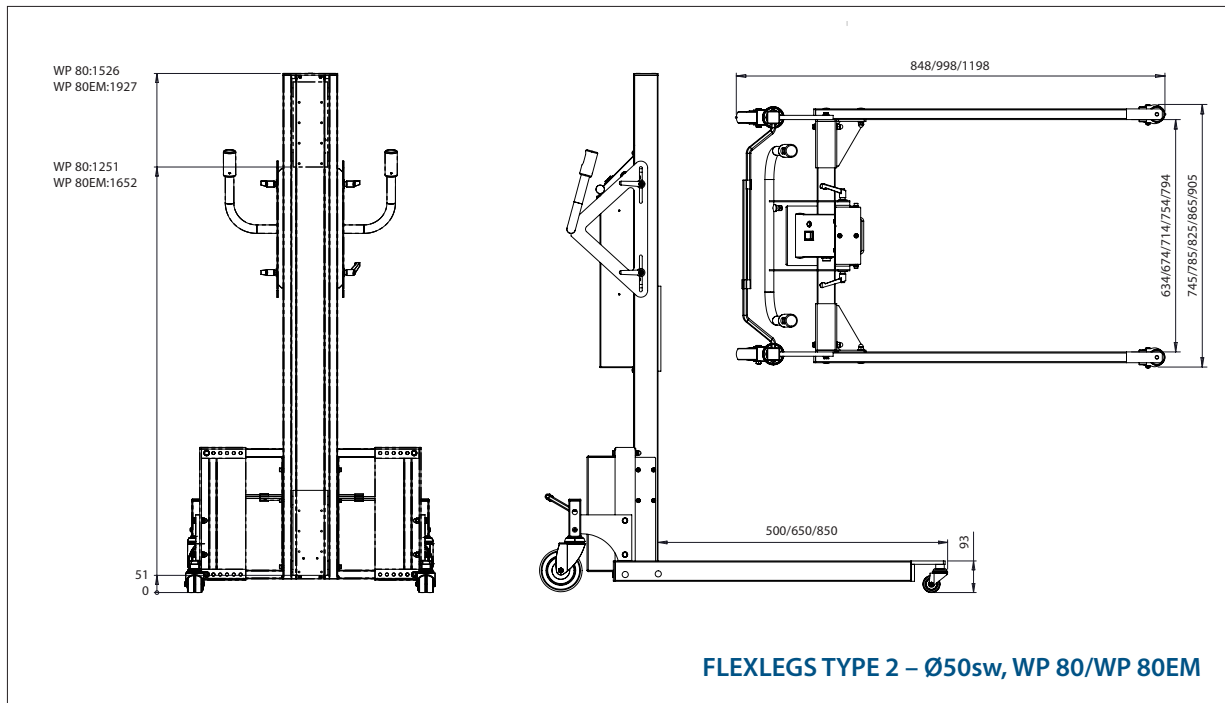

WP 80

LIFTERS - DRAWINGS & MEASUREMENTS

- All measurements in mm

EdmoLift AB

Jägaregatan 11, SE-871 42 Härnösand, Sweden, Tel +46 (0)611-837 80
Fax +46 (0)611-51 15 80, E-mail: b2b@edmolift.se