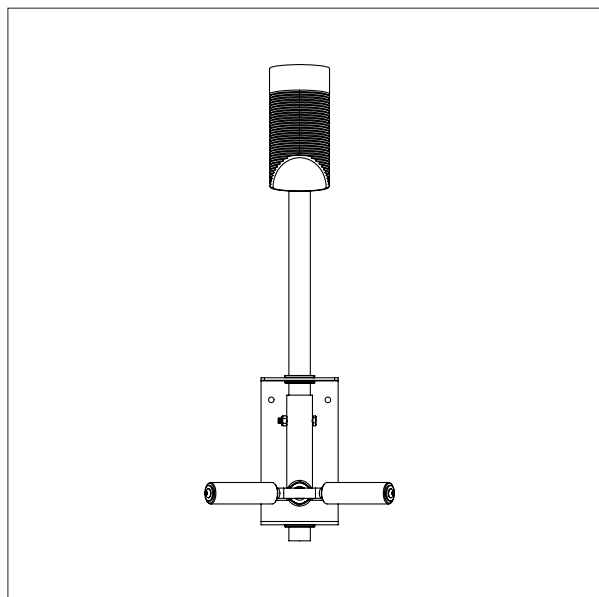

WP 80 / TOOLS

REEL HOLDER

- All measurements in mm

REEL HOLDER – 87413

EdmoLift AB

Jägaregatan 11, SE-871 42 Härnösand, Sweden, Tel +46 (0)611-837 80
Fax +46 (0)611-51 15 80, E-mail: b2b@edmolift.se