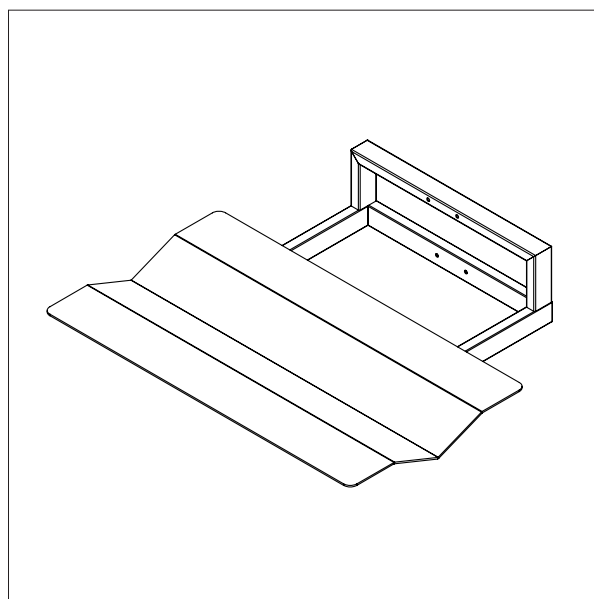

WP 80 / TOOLS

FIXED V-CRADLE

- All measurements in mm

FIXED V-CRADLE - 87725

EdmoLift AB

Jägaregatan 11, SE-871 42 Härnösand, Sweden, Tel +46 (0)611-837 80
Fax +46 (0)611-51 15 80, E-mail: b2b@edmolift.se