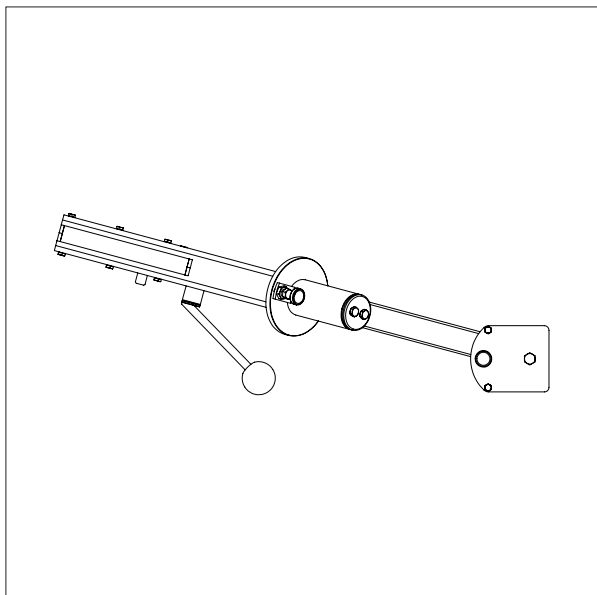

WP 80 / TOOLS

REEL ROTATOR

- All measurements in mm

REEL ROTATOR - 87618

Swing $\pm 15^\circ$

EdmoLift AB

Jägaregatan 11, SE-871 42 Härnösand, Sweden, Tel +46 (0)611-837 80
Fax +46 (0)611-51 15 80, E-mail: b2b@edmolift.se