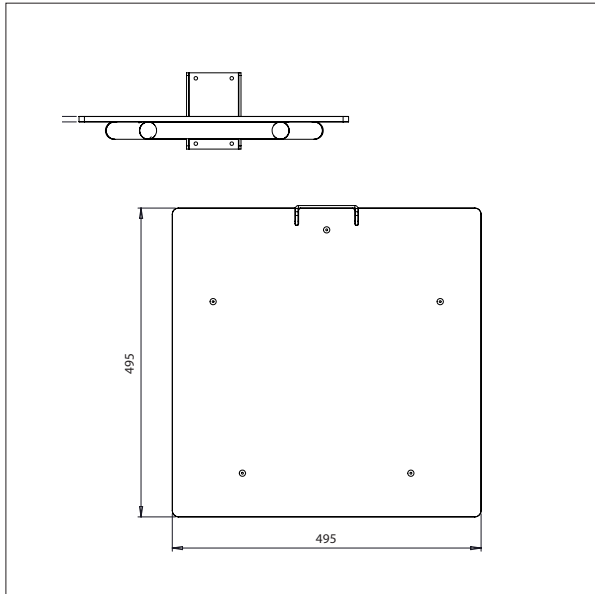

WP 80 / TOOLS

WOODEN PLATFORM

- All measurements in mm

WOODEN PLATFORM - 87360

L x W: 400 x 450 mm

WOODEN PLATFORM - 87361

L x W: 500 x 500 mm

EdmoLift AB

Jägaregatan 11, SE-871 42 Härnösand, Sweden, Tel +46 (0)611-837 80
Fax +46 (0)611-51 15 80, E-mail: b2b@edmolift.se

WP 80 / TOOLS

WOODEN PLATFORM

- All measurements in mm

WOODEN PLATFORM – 87362

L x W: 600 x 600 mm

WOODEN PLATFORM WITH 3 ROLLERS – 87363

L x W: 500 x 500 mm

EdmoLift AB

Jägaregatan 11, SE-871 42 Härnösand, Sweden, Tel +46 (0)611-837 80
Fax +46 (0)611-51 15 80, E-mail: b2b@edmolift.se

WP 80 / TOOLS

PLASTIC PLATFORM (PEHD)

- All measurements in mm

PLASTIC PLATFORM – 87364

L x W: 500 x 500 mm

PLASTIC PLATFORM – 87365

L x W: 600 x 600 mm

WP 80 / TOOLS

PLASTIC PLATFORM (PEHD)

- All measurements in mm