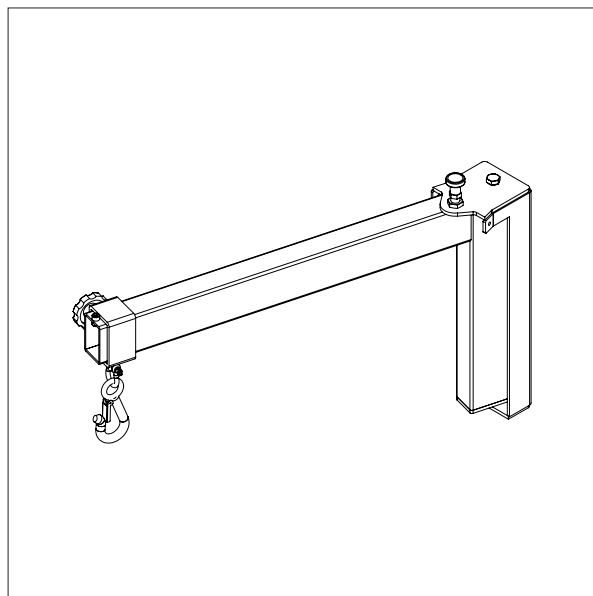

WP 80 / TOOLS

STAINLESS STEEL PLATFORM + V-CRADLE

- All measurements in mm

STAINLESS STEEL PLATFORM + V-CRADLE - 87412

Platform: 500 x 400

EdmoLift AB

Jägaregatan 11, SE-871 42 Härnösand, Sweden, Tel +46 (0)611-837 80
Fax +46 (0)611-51 15 80, E-mail: b2b@edmolift.se

WP 80 / TOOLS

JIB ARM WITH LIFTING HOOK

- All measurements in mm

JIB ARM WITH LIFTING HOOK - 87723

Length: 600, Swing $\pm 15^\circ$

JIB ARM WITH LIFTING HOOK - 87724

Length: 800, Swing $\pm 15^\circ$

EdmoLift AB