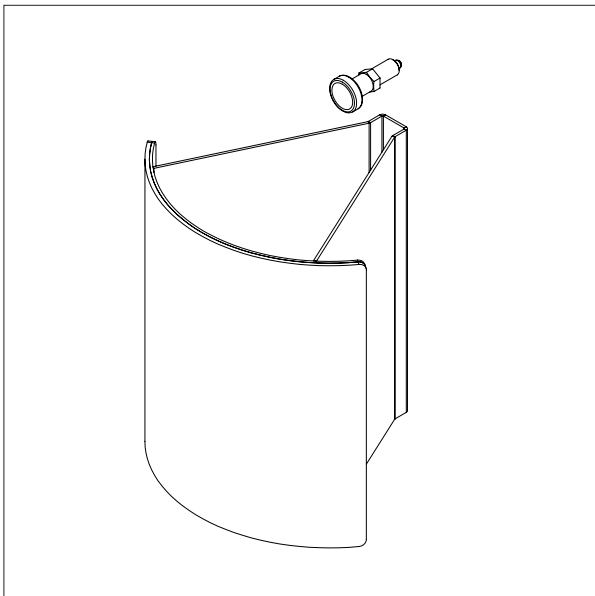

WP 80 / TOOLS

MANDREL ENLARGER

- All measurements in mm

MANDREL ENLARGER - 87627

For: Ø125 mm/6"

MANDREL ENLARGER - 87628

For: Ø254 mm/10"

EdmoLift AB