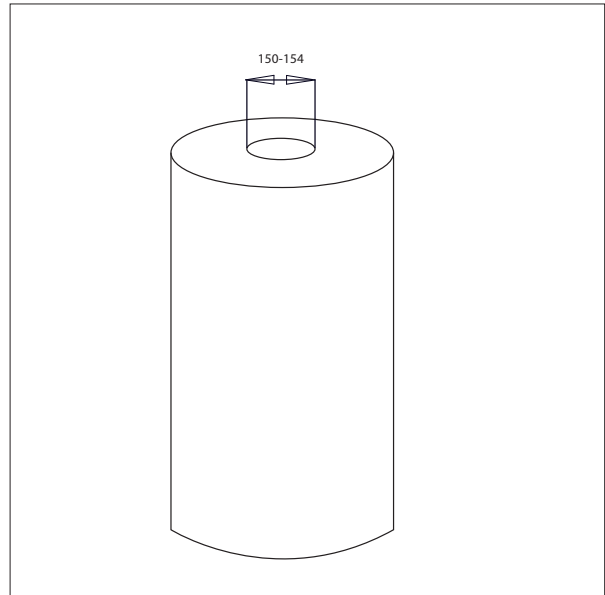

WP 80 / TOOLS

MANDREL ENLARGER

- All measurements in mm

MANDREL ENLARGER - 87627

For: Ø125 mm/6"

MANDREL ENLARGER - 87628

For: Ø254 mm/10"

EdmoLift AB