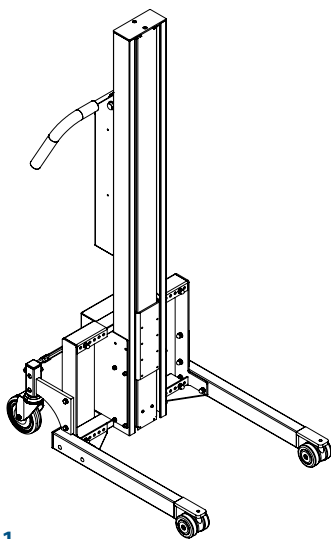

WP 80 LIFT TROLLEYS & TOOLS

- DRAWINGS & MEASUREMENTS

WP 80

2 MAST HEIGHTS AND 21 LEG/WHEEL OPTIONS

Standard legs
WP 80/WP 80EM

Centerleg
WP 80/WP 80EM

Flexleg type 1
WP 80/WP 80EM

Flexleg type 2
WP 80/WP 80EM