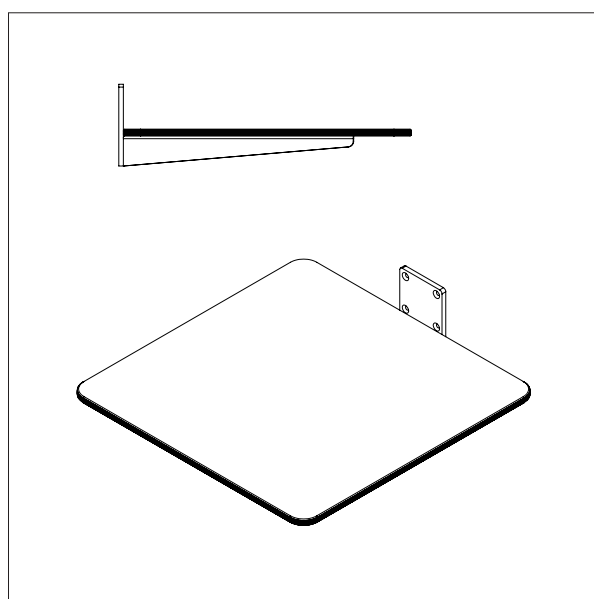

WP 80 / TOOLS

WOODEN PLATFORM

- All measurements in mm

WOODEN PLATFORM - 87360

L x W: 400 x 450 mm

WOODEN PLATFORM - 87361

L x W: 500 x 500 mm

EdmoLift AB

- All measurements in mm

PLASTIC PLATFORM – 87364

L x W: 500 x 500 mm

PLASTIC PLATFORM – 87365

L x W: 600 x 600 mm

WP 80 / TOOLS

PLASTIC PLATFORM (PEHD)

- All measurements in mm