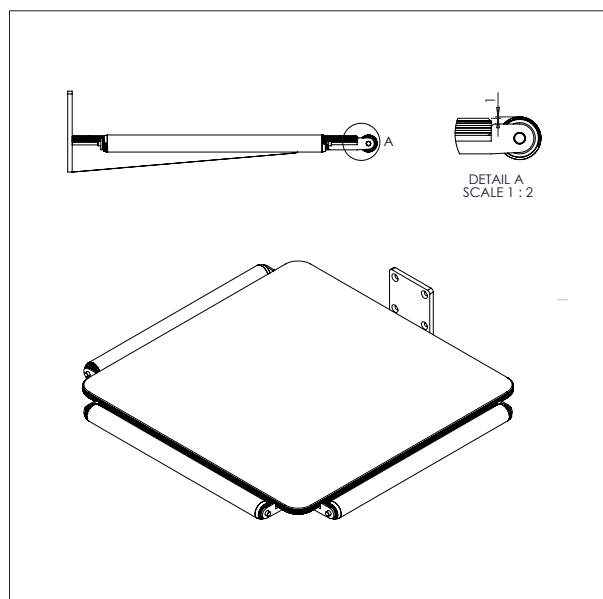

WOODEN PLATFORM WITH 3 ROLLERS – 87363

L x W: 500 x 500 mm

EdmoLift AB

Jägaregatan 11, SE-871 42 Härnösand, Sweden, Tel +46 (0)611-837 80
Fax +46 (0)611-51 15 80, E-mail: b2b@edmolift.se